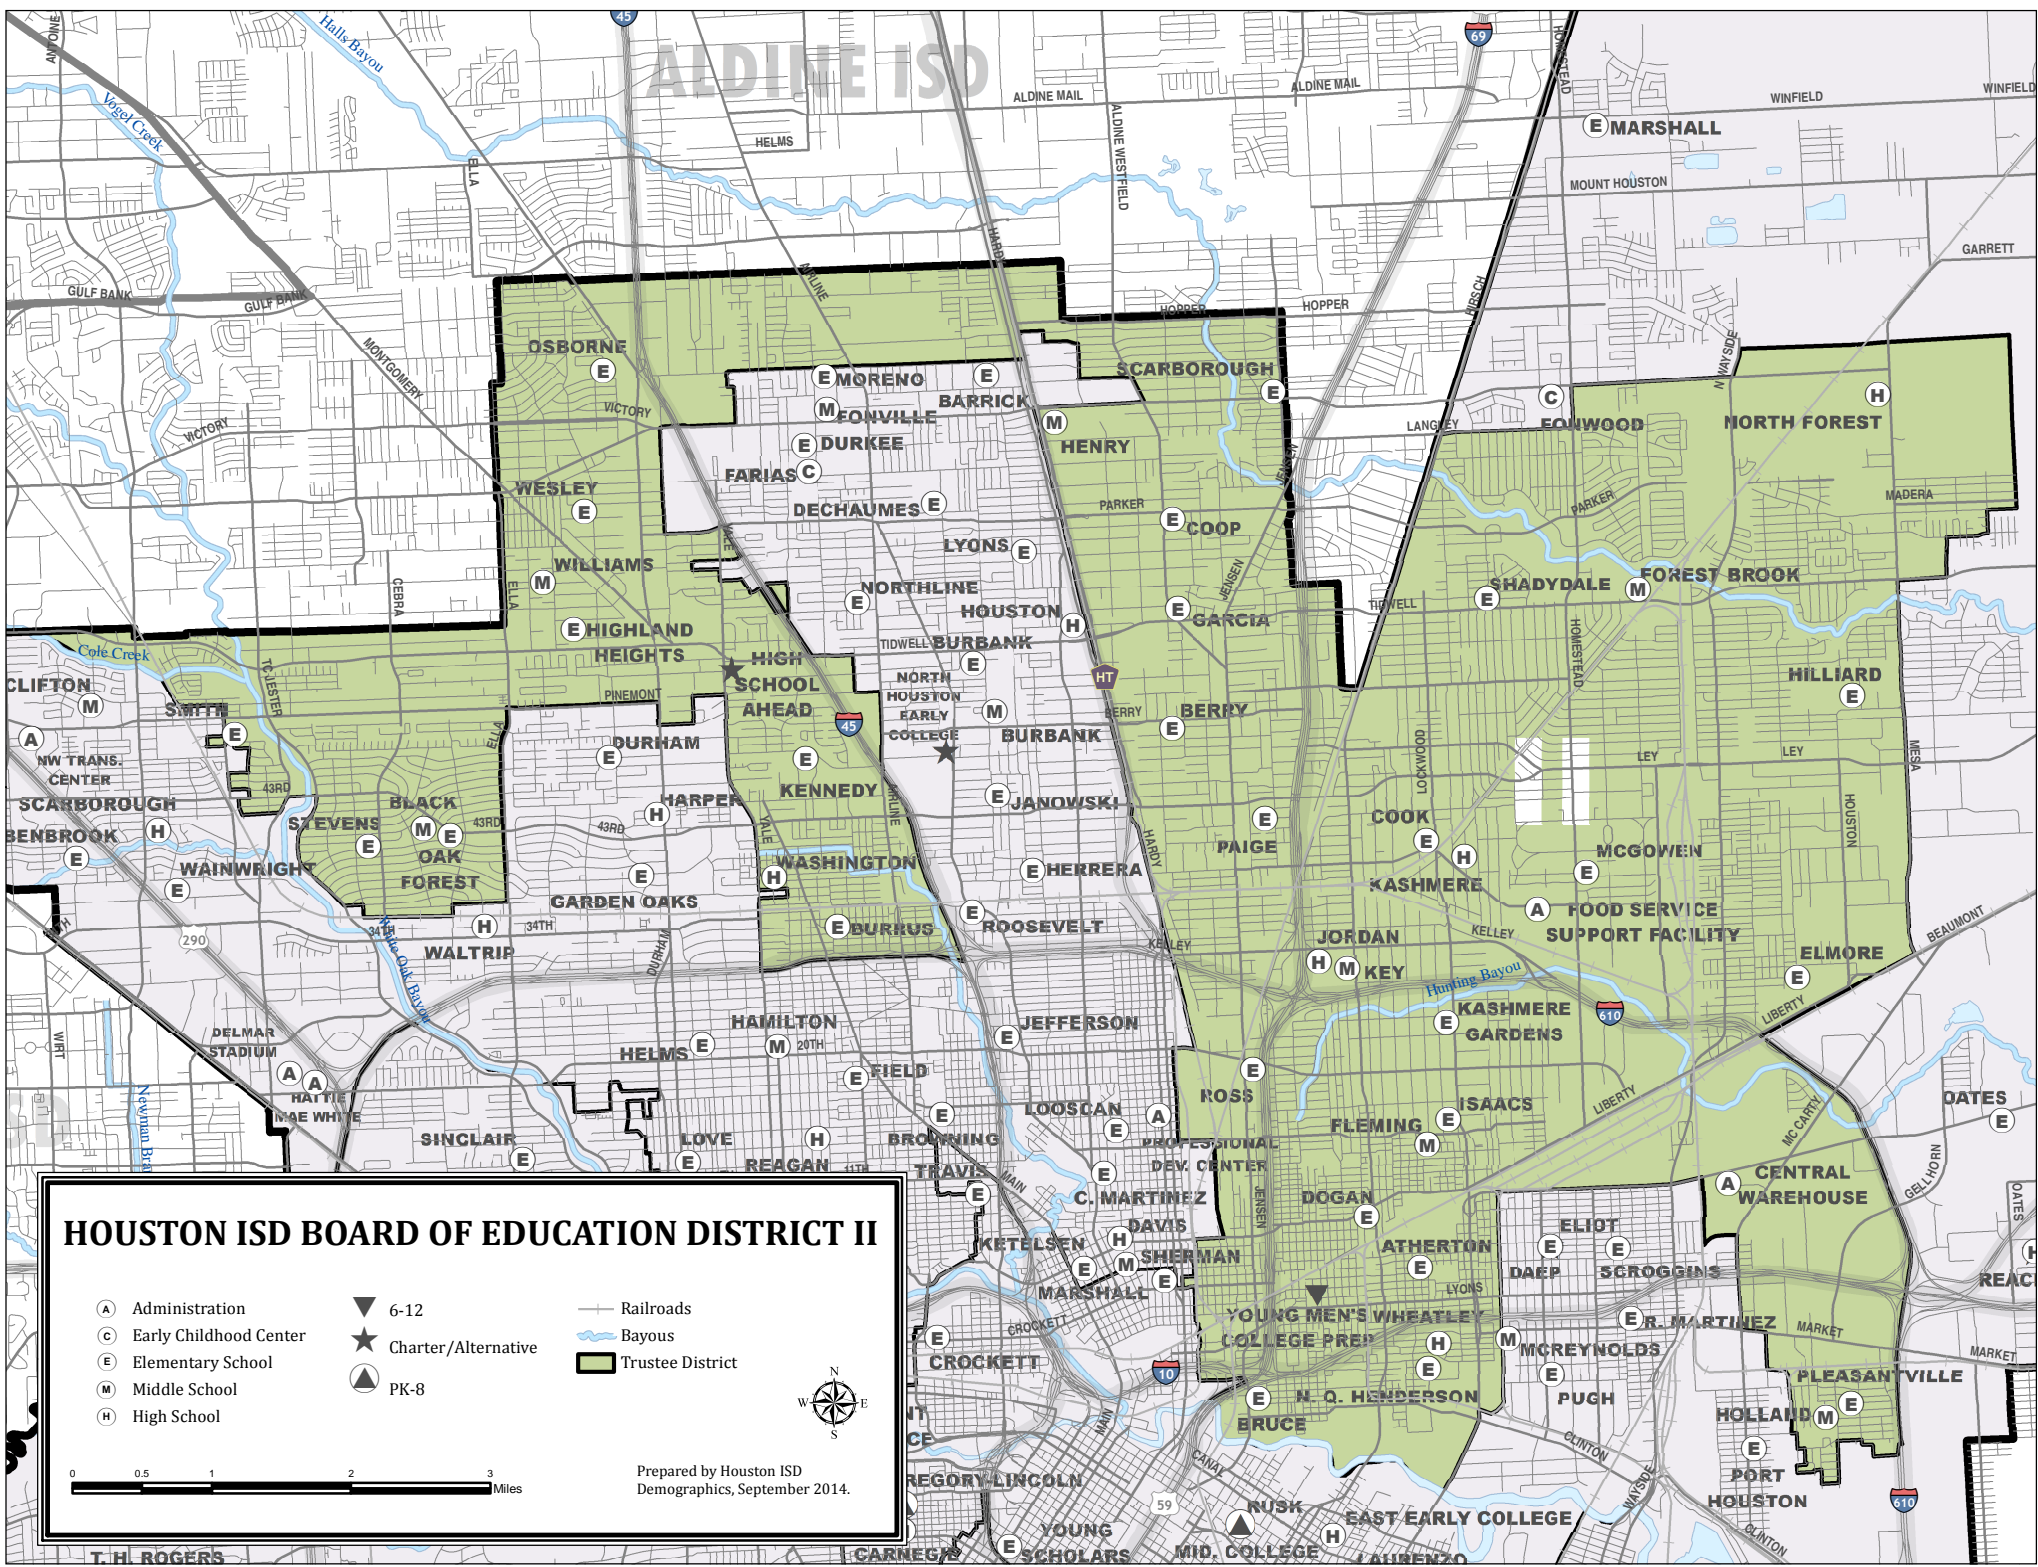

# ALDINE ISD

## HOUSTON ISD BOARD OF EDUCATION DISTRICT II

- (A) Administration
- (C) Early Childhood Center
- (E) Elementary School
- (M) Middle School
- (H) High School
- ▼ 6-12
- ★ Charter/Alternative
- ▲ PK-8
- Railroads
- Bayous
- Trustee District