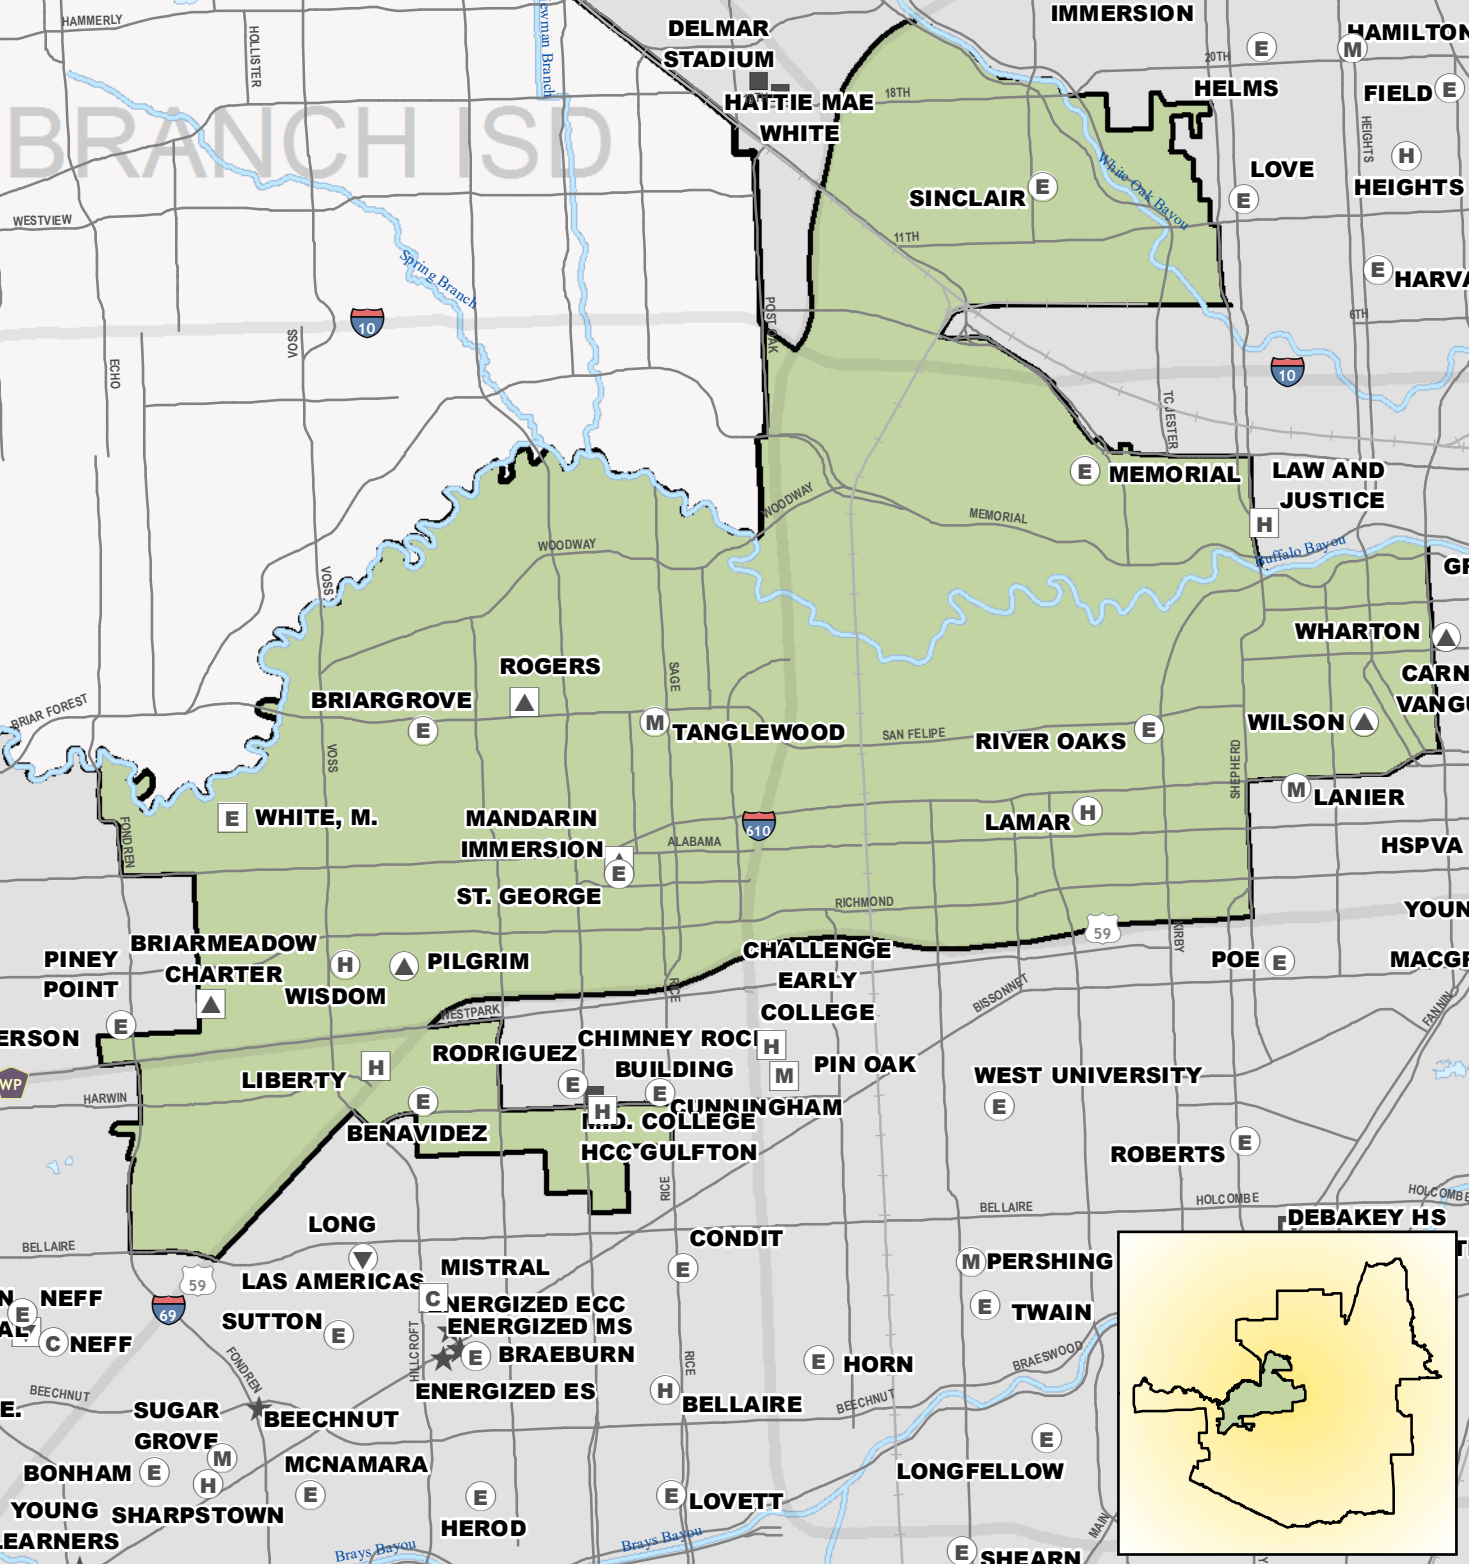

HOUSTON INDEPENDENT SCHOOL DISTRICT

BOARD OF EDUCATION DISTRICT VII 2016 - 2017

- High School
- Boundary Campus
- ★ Contract Charter/Alternative
- Middle School
- Non-Boundary Campus
- Administration
- Elementary School
- ▲ K-8 School
- Early Childhood Center
- ▼ 6-12 School
- Trustee District VII

HISD Demographics

Published February 2017. Please call 713-556-6736 to request maps.

1 2 3 4 5 6 7 8 9 10 11 12

A B C D E F G H I J K L

A B C D E F G H I J K L