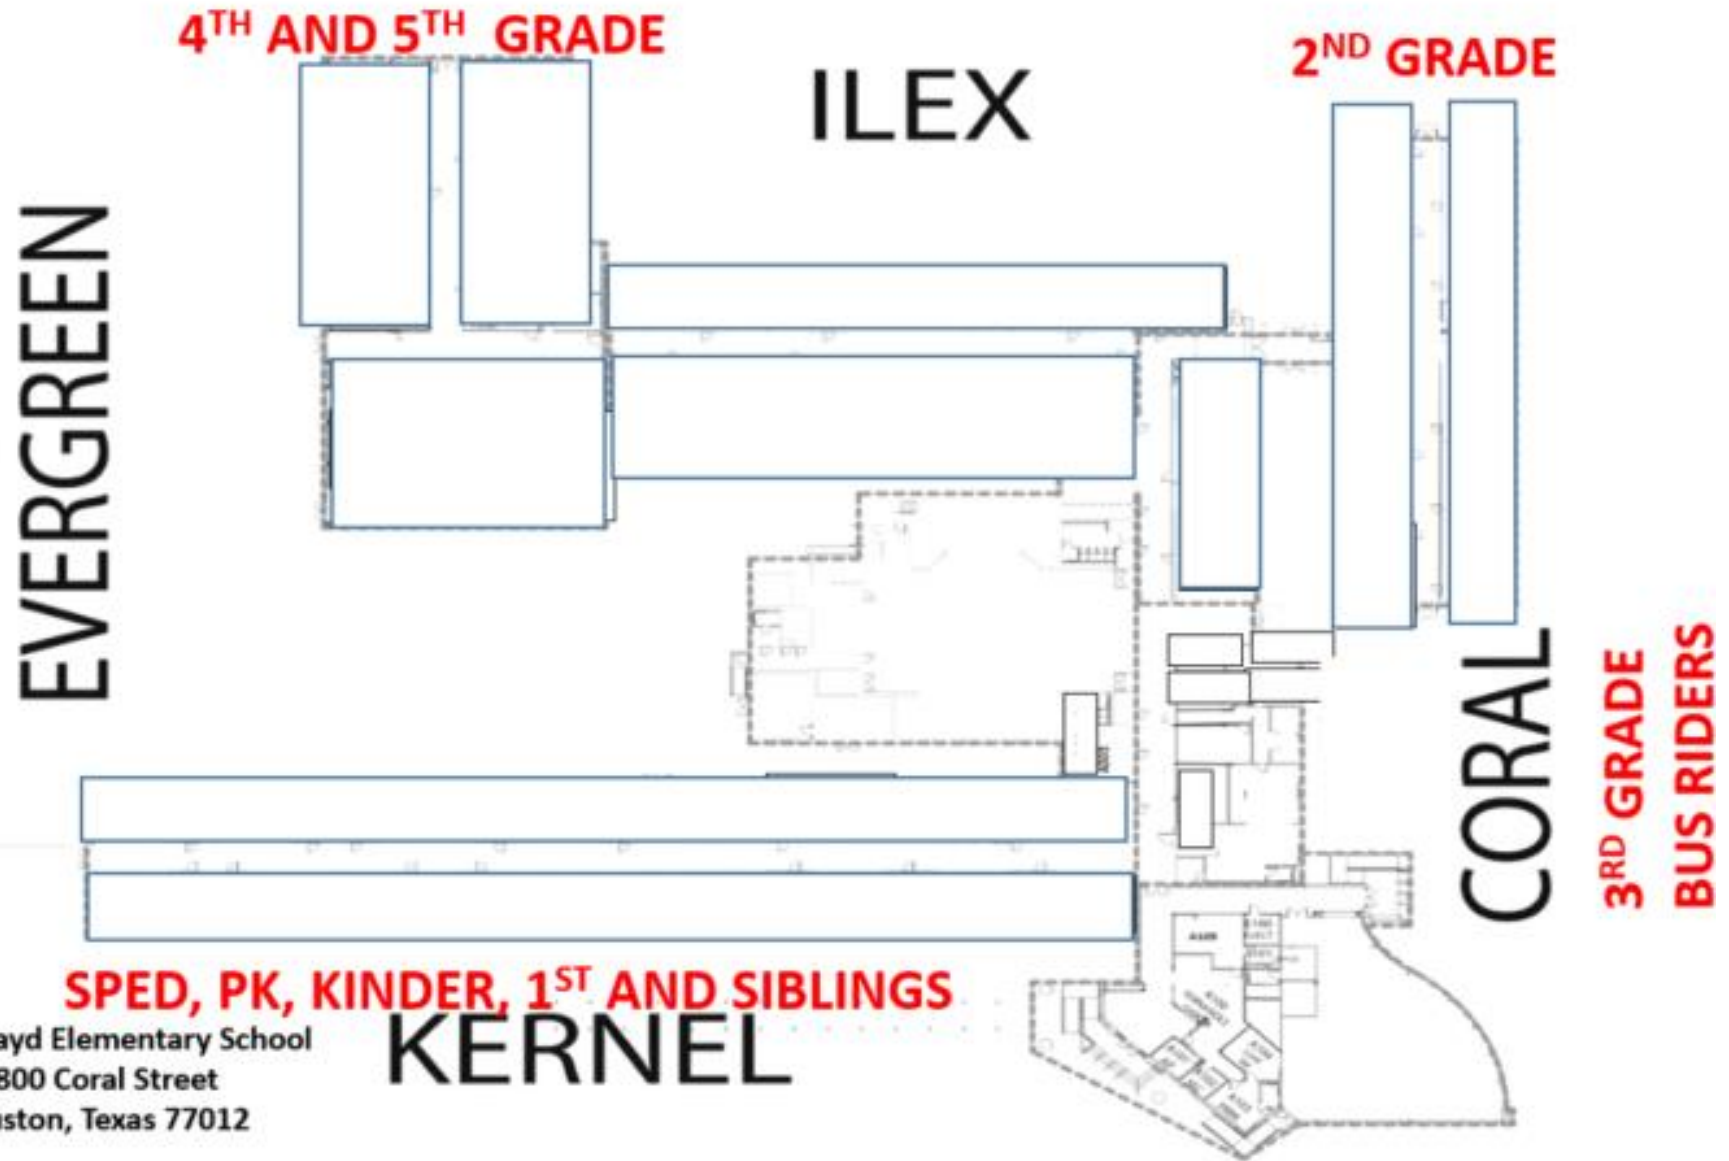

ARRIVAL- LLEGADA

EVERGREEN

ILEX

CORAL

KERNEL

Southmayd Elementary School
1800 Coral Street
Houston, Texas 77012

DISMISSAL- HORA DE SALIDA

Southmayd Elementary School
1800 Coral Street
Houston, Texas 77012