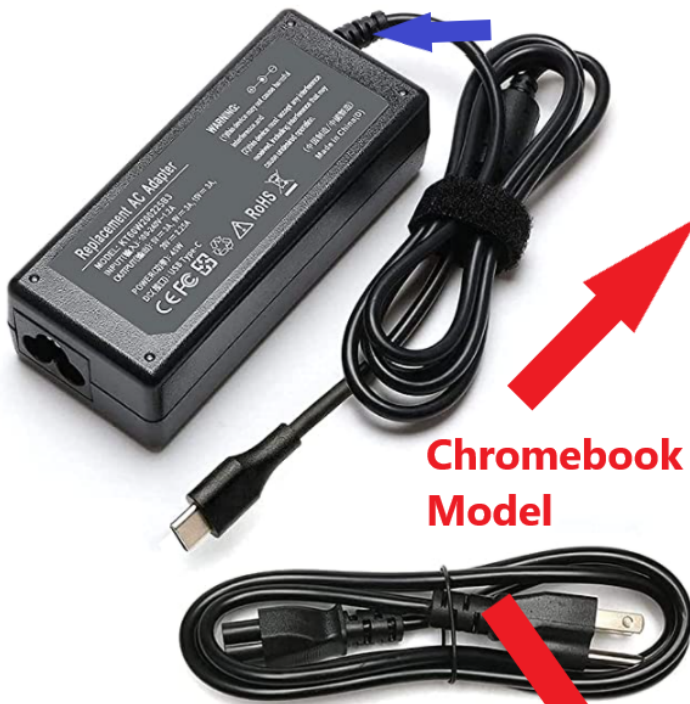

Remember that you must turn in your Chromebook, Case, and Charger at the end of the school year

Roll over image to zoom in

Chromebook Model

45W USB-C Type-C Charger for Samsung Chromebook XE525QBB XE350XBA XE310XBA XE510C24 XE520QAB XE521QAB XE350XBA-K02US XE350XBA-K01US XE510C24-K01US XE513C24 XE520QAB-K02US XE525QBB-K01US