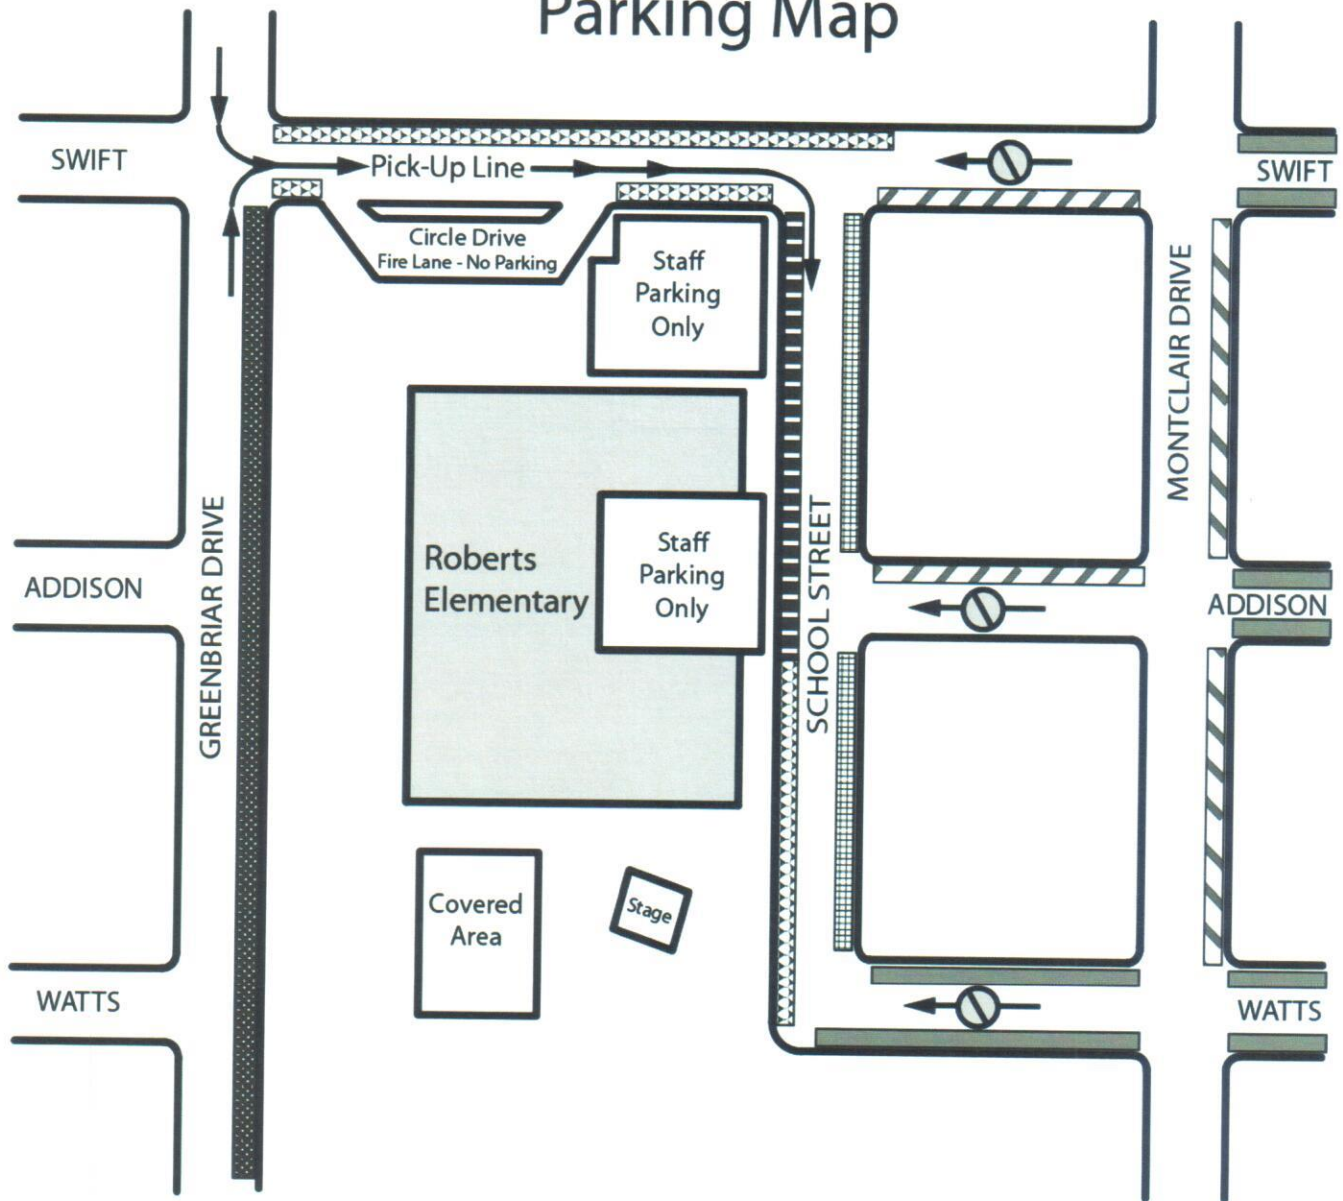

Roberts Elementary Parking Map

	NO PARKING 7am-4pm on School Days	 North
	NO STOPPING OR STANDING	
	NO PARKING 9am-4pm Monday-Friday EXCEPT with a Valid Permit	
	NO PARKING 7-9am & 2-4pm on School Days	
	NO PARKING 7-8:15am & 2-4pm on School Days (Place Carpool # on Dash when Parked)	
	NO PARKING	
CIRCLE DRIVE: NO PARKING Before school or 2:30-4:00 p.m. NO PARKING in Fire Lane		
	NO VEHICLE TRAFFIC during school pick up	