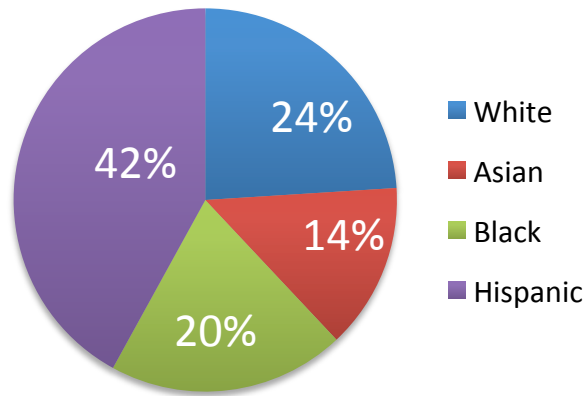

Demographics

Bellaire High School opened in the fall of 1955. The school is a four--year comprehensive public high school serving the needs of urban, multi-ethnic, multi-cultural student body through a diversity of programs and activities. Fifty-one languages are spoken in the homes across Bellaire's diverse student population.

Ethnicity of Bellaire High School

2015--2016 Enrollment

Total Student Body	3,630
Senior Class	850
Junior Class	920
Sophomore Class	927
Freshman Class	933

Extracurricular Activities

Bellaire High School offers a wide range of extracurricular activities through competitive sports, academically--oriented competitions and approximately 110 clubs and organizations.

ACADEMIC STANDARDS

Grade Point Scale per 0.5 credits

Course	100-90	89-80	79-75	74-70
IB, AP, Pre-AP, Honors	5	4	3	2
College Prep, Academic	4	3	2	1

GPA Quartiles, Class of 2014

1st	4.96 - 3.88
2nd	3.87 - 3.1
3rd	3.09 - 2.30
4th	2.29 - 0.33

2014 Mean SAT Scores

	Bellaire High School	Texas Public Schools	National Public School
Cr. Reading	507	477	496
Math	529	499	514
Writing	498	461	488

In April 2015 the SAT was offered free of charge to all HISD juniors during a school day, expanding the scope of the SAT test-takers in Bellaire's comprehensive student body.

2014 Mean ACT Scores

	Bellaire	Texas	National
English	24.6	19.8	20.3
Math	25.5	21.4	20.9
Reading	24.8	21.1	21.3
Science	24.3	21.0	20.8
Composite	24.9	20.9	21.0

2015 National Merit

14	National Merit Finalists
25	National Merit Semifinalists
31	National Merit Commended
5	National Merit Scholar
5	National Hispanic Scholars

Advanced Coursework Offered IB, AP, Pre-AP or Honors Courses:

English 1---4	Fine Arts
Mathematics	Art 2---4
Algebra I	Art History
Geometry	Music Theory
Algebra II	Foreign Languages
Pre---Calculus	Spanish 2---5
Statistics AB	French 2---5
Calculus BC	German 2---5
Calculus IB	M. Chinese 2---5
Math	Japanese 2---5
Science	Latin 2---5
Biology	Hebrew 2---
Chemistry	5 Hindi 2---5
Physics	Russian 2---5
Environmental Science	Arabic 2---5
Social Studies	Italian 2---5
World History	Other
U.S. History U.S.	Computer Science
Government	Debate 1---4
Comparative	Newspaper 2---4
Government Micro/ Macroeconomic	

Uniquely, most of our IB and AP courses are combined, which prepares the students to test in either program. From the class of 2015, _____ students earned the full IB Diploma.

Dual Credit Courses

Bellaire High School, in cooperation with Houston Community College, offers dual credit courses in English 4 (freshman college English), Business Information Management, Web Mastering and Design, Computer Graphics, and Accounting. Approximately 250 students per year earn both high school and college credit in these courses.

2015 AP Scholars

60	National AP Scholars
188	AP Scholars with Distinction
68	AP Scholars with Honor
156	AP Scholars

2014 AP Testing Data