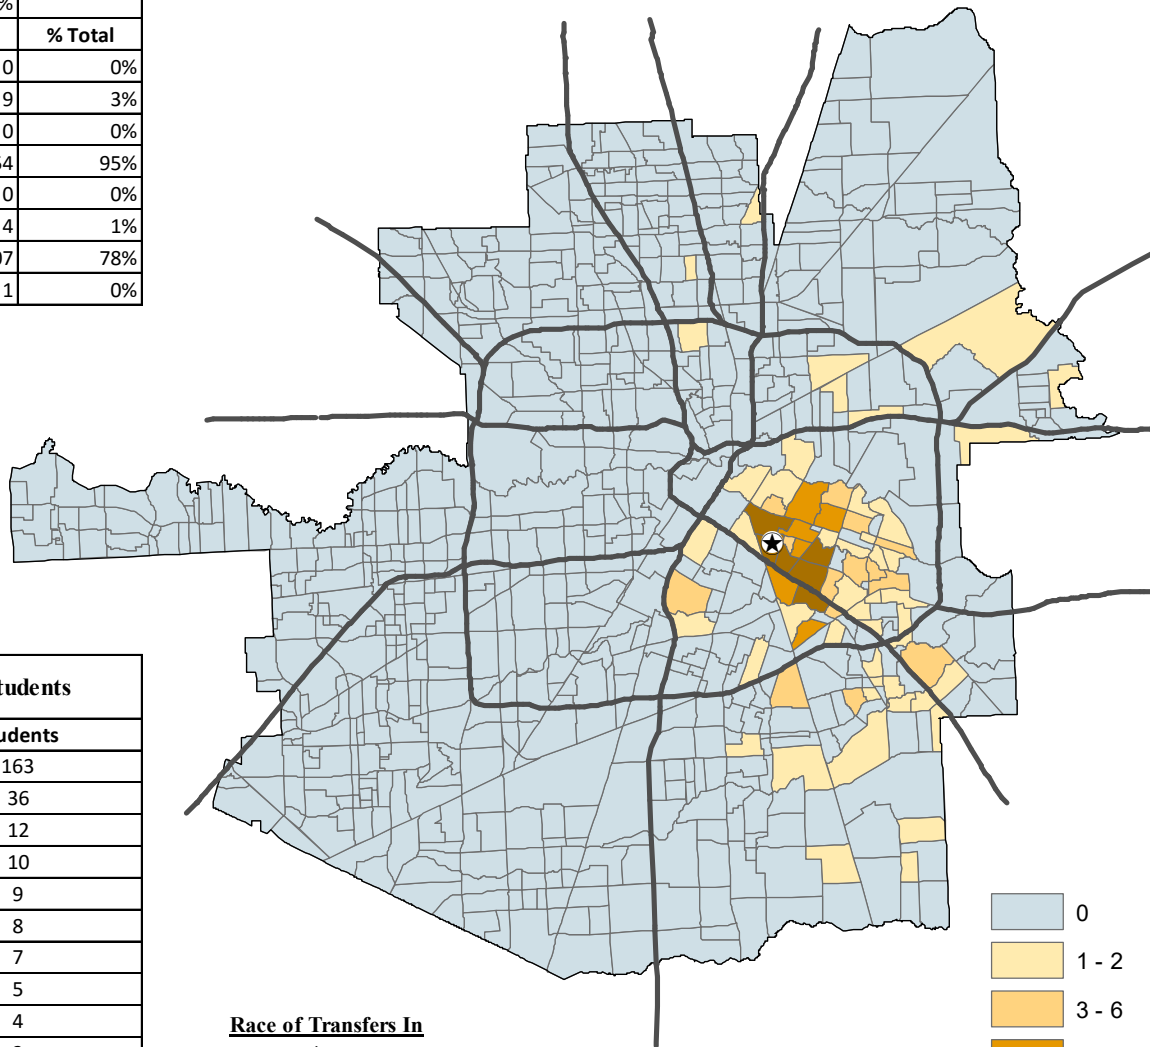

Project Chrysalis Middle School

(071)

Campus Enrollment and Capacity		
Snapshot 2016	Students	Share
Living in Zone	0	0%
Transfers In	267	100%
Membership	267	
Facility Capacity	319	
Facility Utilization	84%	
Group	Students	% Total
American Indian	0	0%
Asian/Pac. Islander	9	3%
African-American	0	0%
Hispanic	254	95%
Multi-Racial	0	0%
White	4	1%
Econ. Disadvantaged	207	78%
Immigrant	1	0%

Home Campus of Enrolled Students	
Campus	Students
Navarro	163
Edison	36
Deady	12
Hartman	10
Ortiz	9
Out of District	8
Cullen	7
Thomas	5
McReynolds	4
Attucks	3
Holland	3
Woodson	2
Stevenson	1
Fleming	1
Burbank	1
Henry	1
Marshall	1
All Other Schools	0

Race of Transfers In

3% Asian/Pac. Islander
 0% African-American
 95% Hispanic
 0% White
 1% Multi-Racial