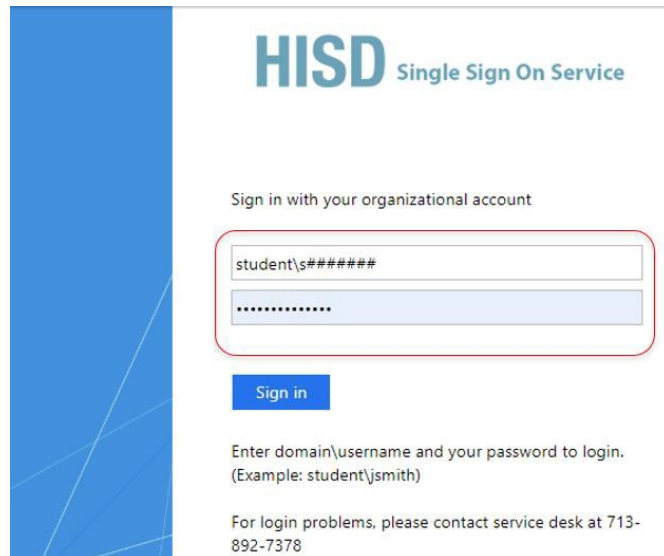

## How to Access the HUB

1. Go to [www.houstonisd.org/hub](http://www.houstonisd.org/hub)
2. Enter your login information:

**Username: student\s#####**  
(# is your child's student ID number)

\*\*Please make sure to use the backslash not the forward slash when typing the username. \*\*

or

**[S#####@online.houstonisd.org](mailto:S#####@online.houstonisd.org)**

**Password: XXXXXXXX**  
(X is your child's birth date MMDDYYYY)

**For example:**

**Username:** student\s1234567

**Password:** 01072008  
(If birthday is January 7, 2008)