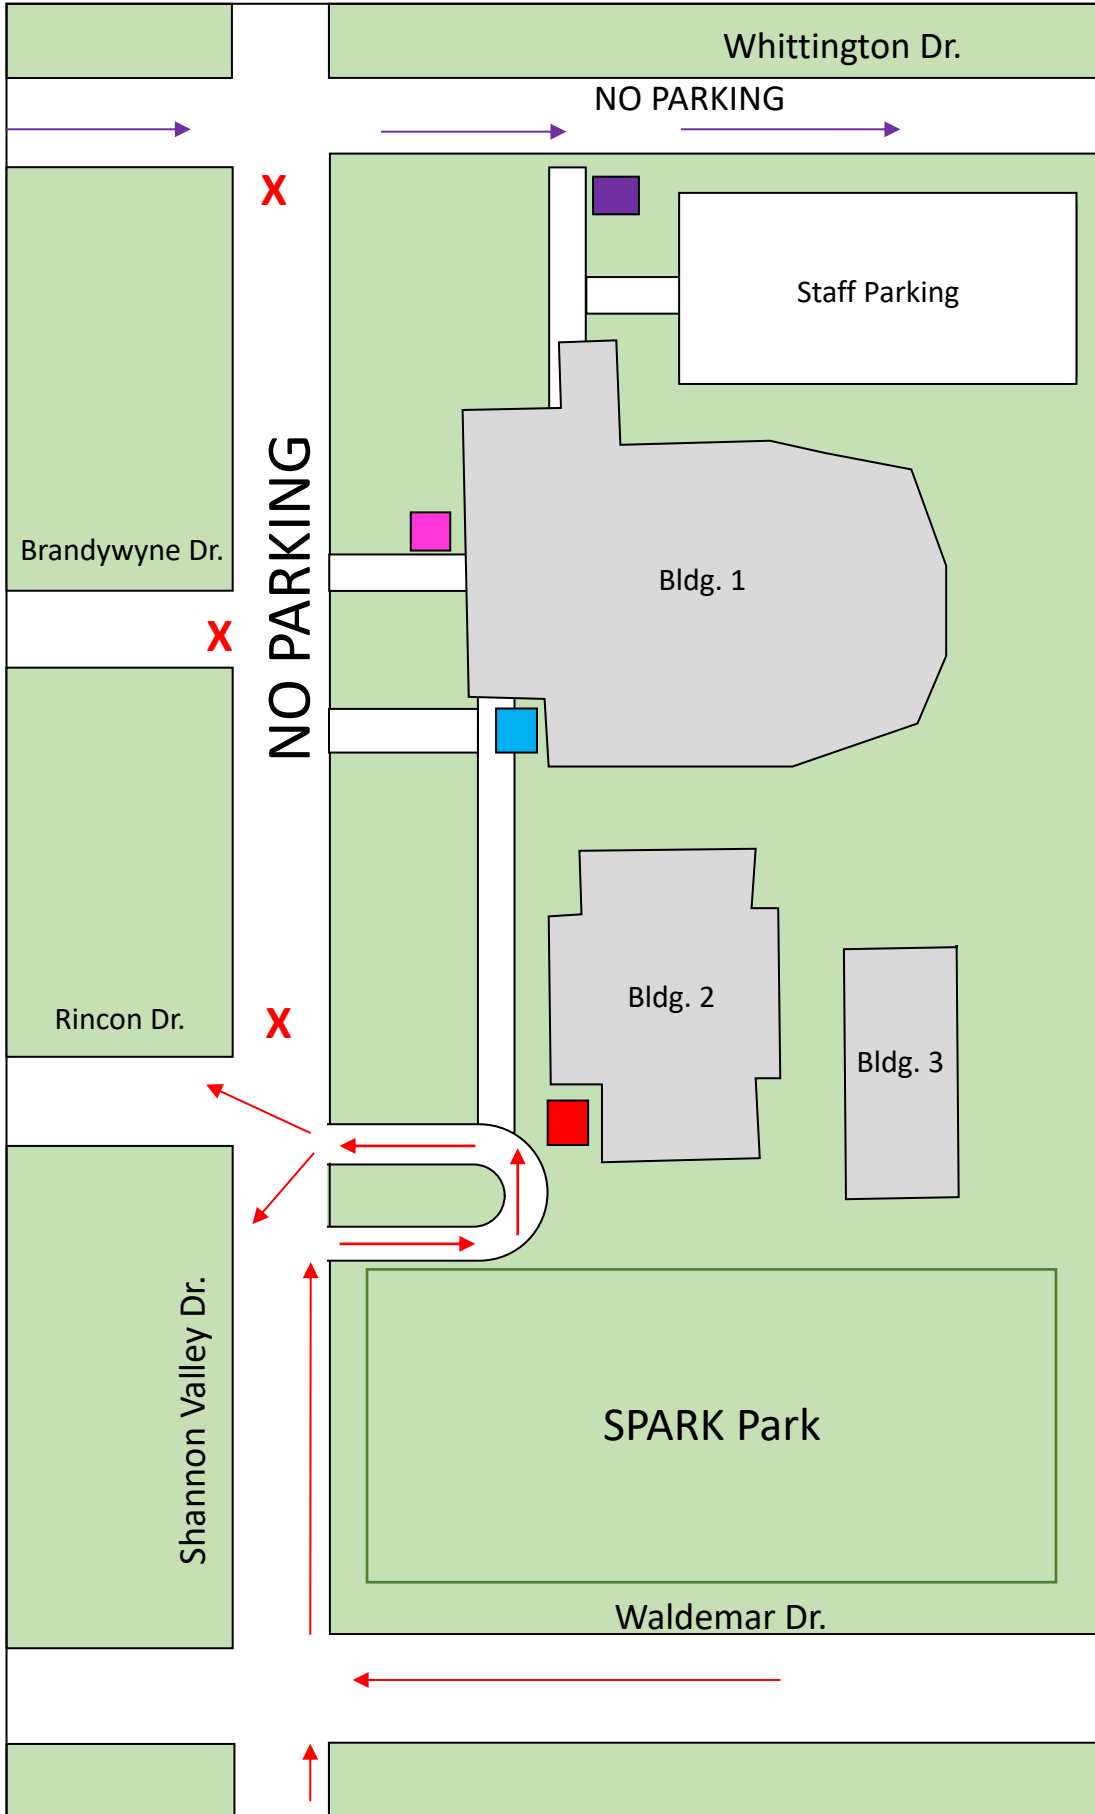

Ashford Dismissal Map

2019-2020

Map Key

-  Carpool
-  Parent Walk-up (Pre-K & K)
-  Parent Walk-up (1st – 5th)
-  Buses & Daycare
-  Carpool Traffic Flow
-  Bus & Daycare Traffic Flow
-  Do not turn

Updated 8/3/2018
by CW