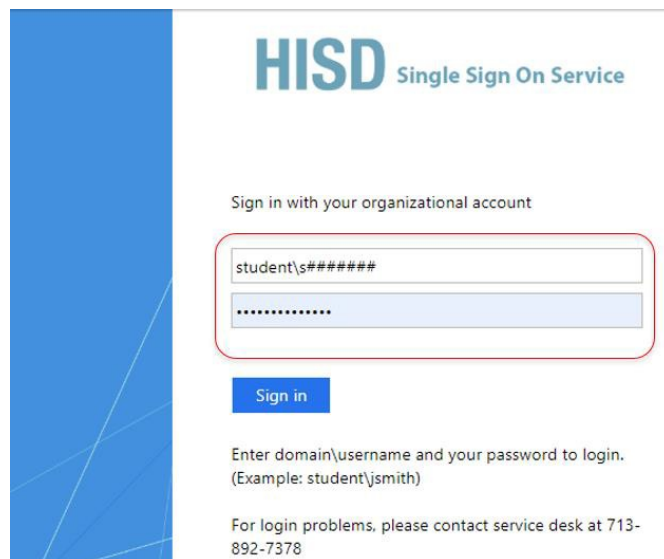

How to Access the HUB

1. Go to www.houstonisd.org/hub
2. Enter your login information:

Username: student\s#####
(# is your child's student ID number)

**Please make sure to use the backslash not the forward slash when typing the username. **

or

S#####@online.houstonisd.org

Password: XXXXXXXX
(X is your child's birth date MMDDYYYY)

For example:

Username: student\s1234567

Password: 01072008
(If birthday is January 7, 2008)

How to Access Digital Resources