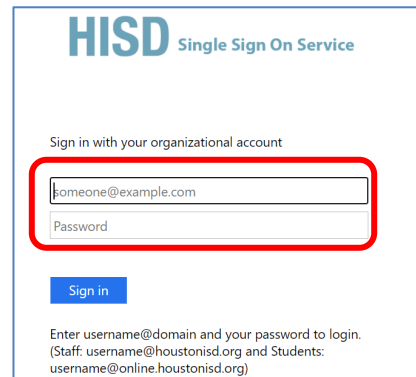

## How to Access the HUB

1. Go to [www.houstonisd.org/hub](http://www.houstonisd.org/hub). Click on Log in with Houston ISD account.

2. Enter your login information:

**Username:** [S#####@online.houstonisd.org](mailto:S#####@online.houstonisd.org)

**Password:** XXXXXXXX

(X is your student's birth date MMDDYYYY)

**For example:**

**Username:** S1234567

**Password:** 01072008

(If birthday is January 7, 2008)

## How to Access Digital Resources

1. Once you are in the HUB, click Digital Resources:

2. Digital Resources will take you to the Clever page to select the resource as needed: