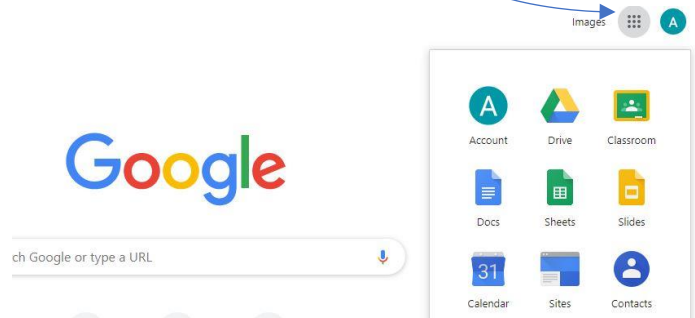

7. Access Google Apps