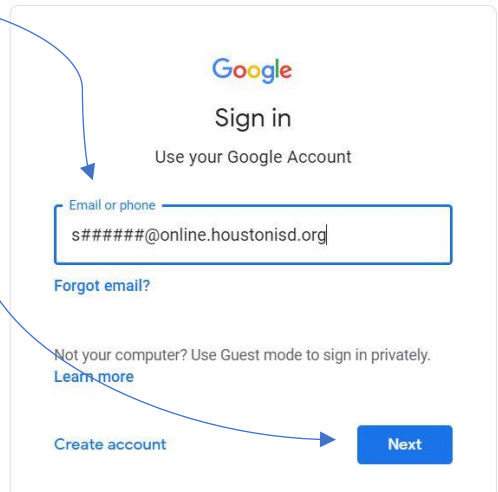

Direct Login to Google for HISD

1. Go to google.com.
2. Click Sign in.
3. Enter your HISD Student e-mail address:
s#####online.houstonisd.org
4. Click Next.
5. Verify your account.
6. Sign in to HISD
Username: student\s#####
Password: MMDDYYYY