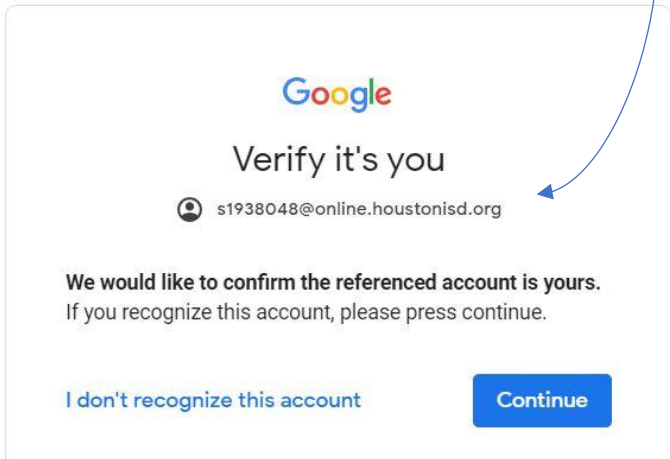

Direct Login to Google for HISD

1. Go to google.com.
2. Click Sign in.
3. Enter your HISD Student e-mail address:
s#####online.houstonisd.org
4. Click Next.
5. Verify your account.
6. Sign in to HISD
Username: student\s#####
Password: MMDDYYYY