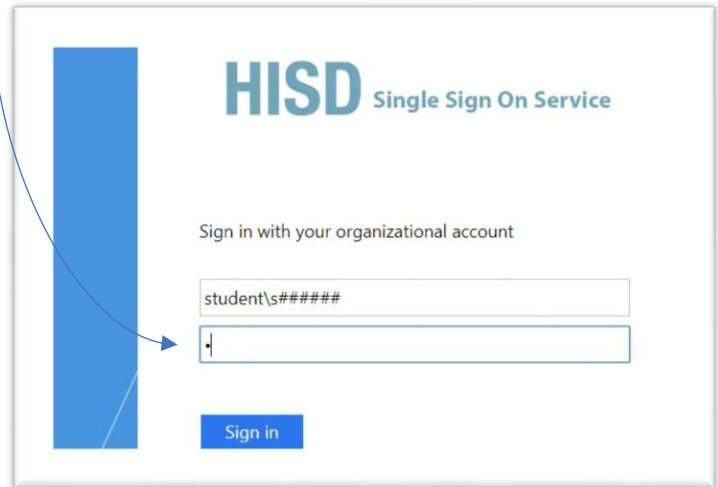

Direct Login to Google for HISD

1. Go to google.com.
2. Click Sign in.
3. Enter your HISD Student e-mail address:
s#####online.houstonisd.org
4. Click Next.
5. Verify your account.
6. Sign in to HISD
Username: student\s#####
Password: MMDDYYYY