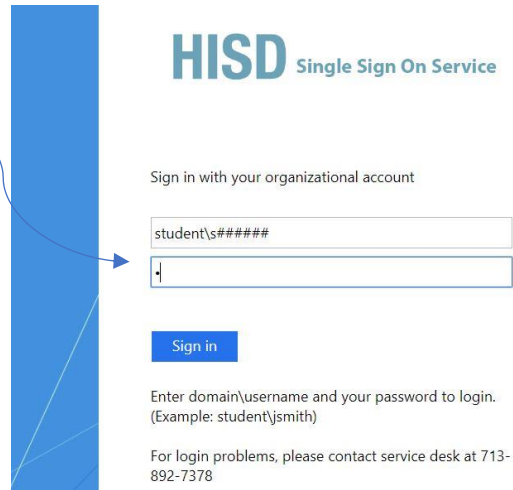

Direct Login to the HUB

1. Go to houstonisd.org/hub
2. Enter your organizational login
Username: student\#####
Password: MMDDYYYY

3. Click on Courses to access classwork.

Select a specific course to see assignments and updates.