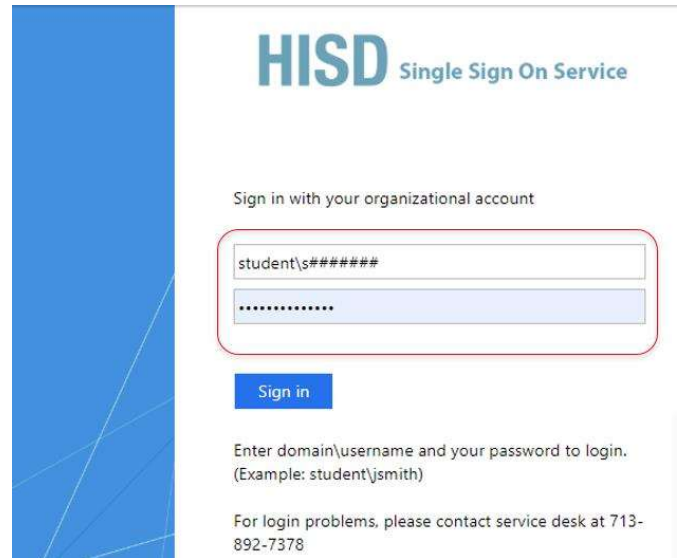

## How to Access the Hub

1. Go to [www.houstonisd.org/hub](http://www.houstonisd.org/hub)
2. Enter your login information:

**Username:** student\s#####

(# is your child's student ID number)

\*\*Please make sure to use the backslash not the forward slash when typing the username. \*\*

or

**S#####@online.houstonisd.org**

**Password:** XXXXXXXX

(X is your child's birth date MMDDYYYY)

**For example:**

**Username:** student\s1234567

**Password:** 01072008

(If birthday is January 7, 2008)

## How to Access Digital Resources

1. Once you are in the HUB, click on **Digital Resources**:

2. Digital Resources will take you to the Clever page to select the resource as needed: