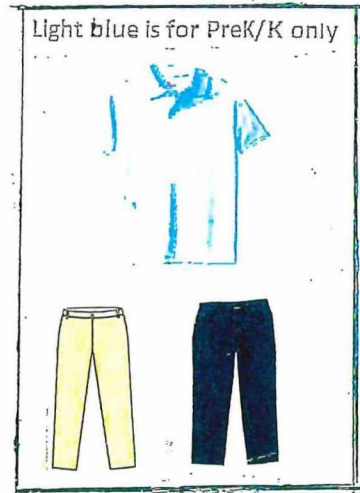

Red, White & Navy

Tops:

Bottoms all grades

Navy Blue & Khaki

On Fridays, students can wear a college shirt or a KGES spirit T-shirt and jeans. If a student is not wearing this, then they are to wear the uniform. If at ANY time, you are unable to afford the uniform, please contact our Counselor, Ms. Pate or Wrap Around Specialist, and they will assist.