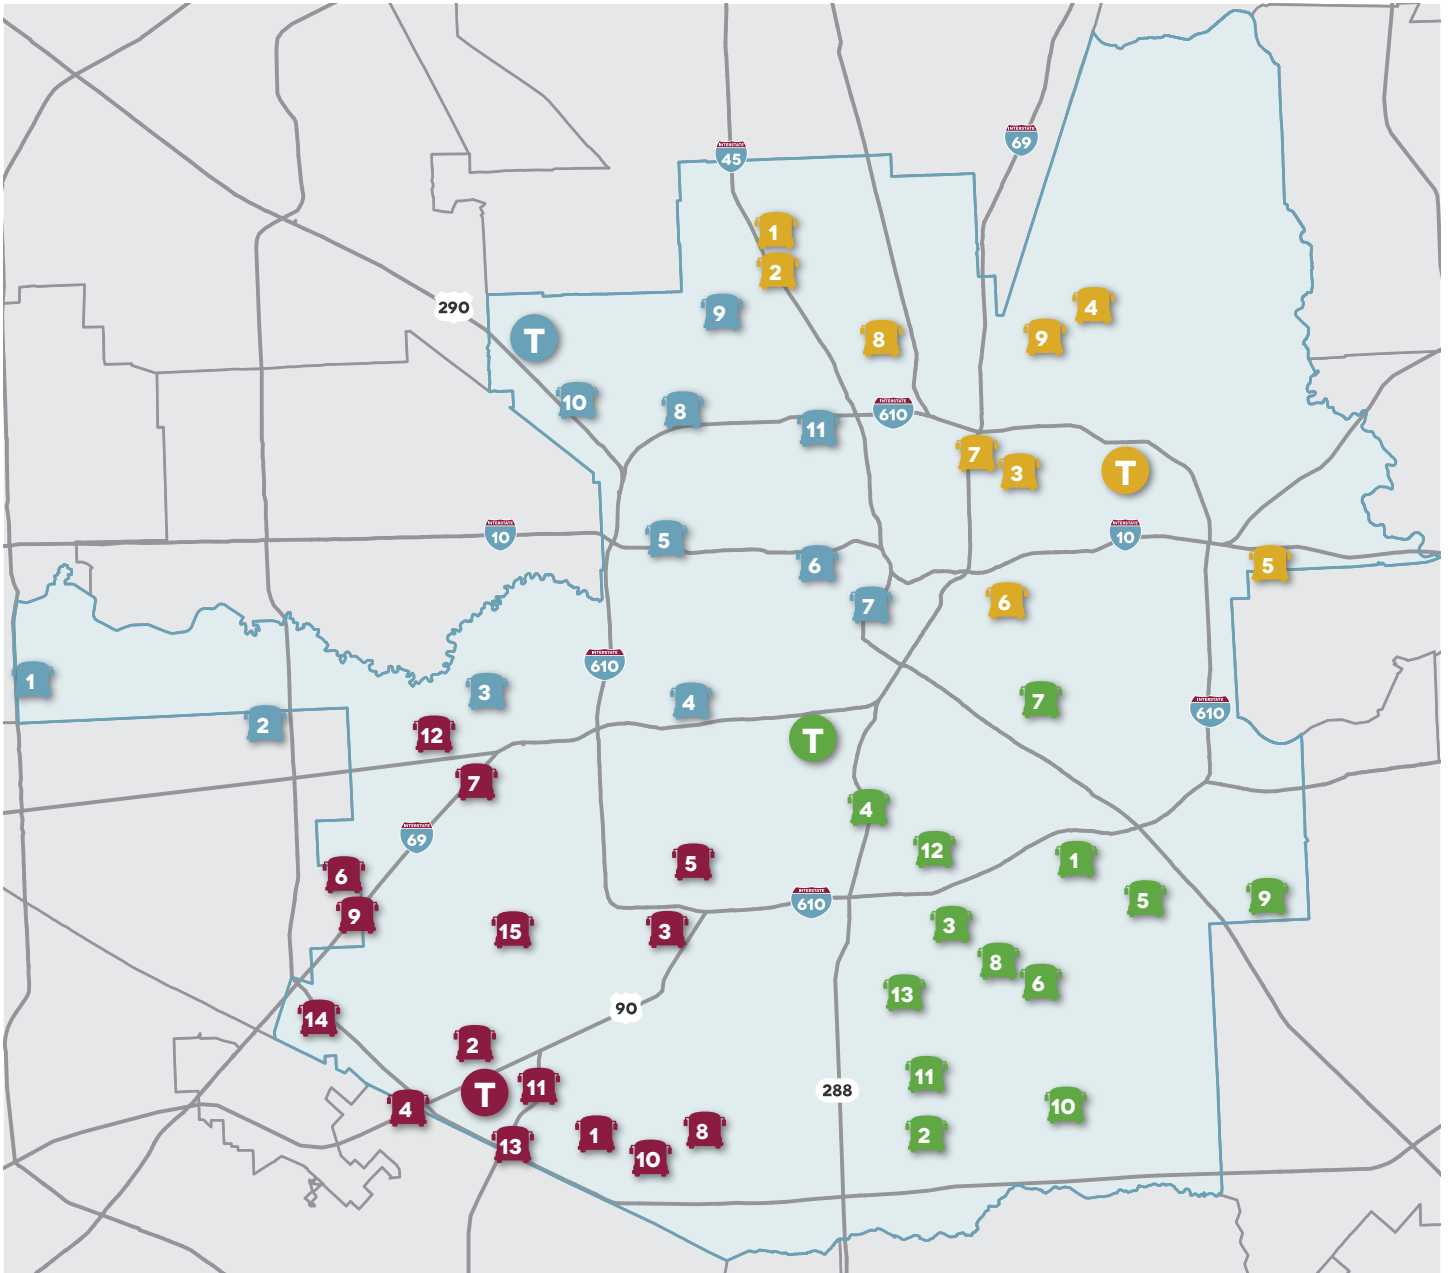

HOUSTON INDEPENDENT SCHOOL DISTRICT

EFFECTIVE AS OF OCTOBER 30, 2018

2018-2019 MAGNET HUB LOCATIONS

NORTHWEST TERMINAL REGION

- T NORTHWEST TERMINAL
- 1 BUSH ES
- 2 LAKESIDE ESTATES
- 3 BRIARGROVE ES
- 4 RIVER OAKS ES
- 5 SINCLAIR ES
- 6 HARVARD ES
- 7 CROCKETT ES
- 8 OAK FOREST ES
- 9 M.C. WILLIAMS MS
- 10 SCARBOROUGH HS
- 11 WASHINGTON HS

CENTRAL TERMINAL REGION

- T CENTRAL TERMINAL
- 1 MORENO ES
- 2 FONVILLE MS
- 3 KEY MS
- 4 FOREST BROOK MS
- 5 FURR HS
- 6 WHEATLEY HS
- 7 BARBARA JORDAN HS
- 8 LYONS ES
- 9 SHADYDALE ES

BARNETT TERMINAL REGION

- T BARNETT TERMINAL
- 1 BROOKLINE ES
- 2 LAW ES
- 3 JONES FUTURES
- 4 LOCKHART ES
- 5 GOLFCREST ES
- 6 ALCOTT ES
- 7 EASTWOOD ACADEMY
- 8 JONES HS
- 9 CHAVEZ HS
- 10 STERLING HS
- 11 WOODSON K-5
- 12 THOMPSON ES
- 13 ATTUCKS MS

BUTLER TERMINAL REGION

- T BUTLER TERMINAL
- 1 HINES CALDWELL ES
- 2 ANDERSON ES
- 3 LONGFELLOW ES
- 4 GROSS ES
- 5 PERSHING MS
- 6 SHARPSTOWN INTL.
- 7 WISDOM HS
- 8 MADISON HS
- 9 E. WHITE ES
- 10 LAWSON MS
- 11 FORRESTER ES
- 12 PINEY POINT ES
- 13 FONDREN ES
- 14 KATE BELL ES
- 15 PARKER ES