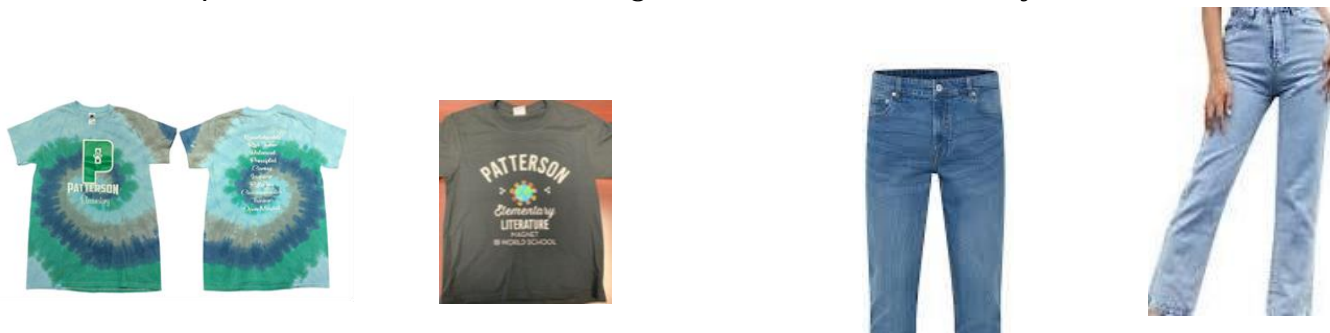

Tops: Hunter green or white collared shirts.

Bottoms: Khaki or navy-blue bottoms.

On Fridays, Patterson T-shirts or school grade level t-shirt with solid jeans bottoms.

TEA "A" RATED CAMPUS 2022

Patterson Elementary

Pantalón/Falda/Pantalón corto/vestido: color caqui o azul marino.

Los viernes, camisetas de Patterson o camisetas del grado con pantalones de mezclilla.