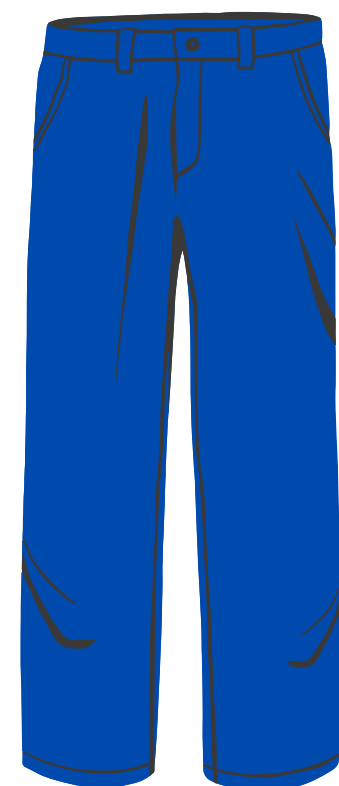

Friday:

Free Dress if student had Perfect Attendance
for the week