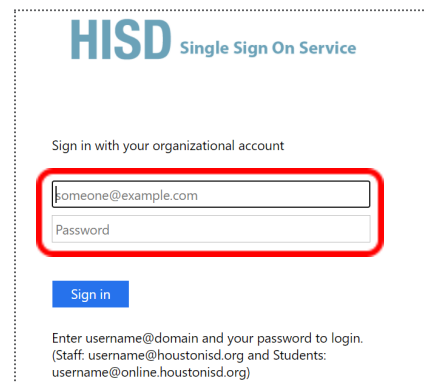

## Login to Canvas

1. Go to <http://www.houstonisd.org> . Click on Canvas from the top left corner.
1. If not logging in to HISD Network (if you are not at school), enter your login information:

**Username:** S#####@online.houstonisd.org  
S+StudentID number → example: s1234567

**Password:** HisdMMYY  
(MMYY = birth date MONTH and YEAR)  
For example:

Password: Hisd0108  
(If birthday is January 07, 2008)