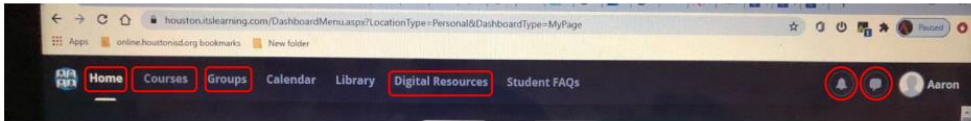

Student Navigation Bar

Click the   to go to the corresponding page.