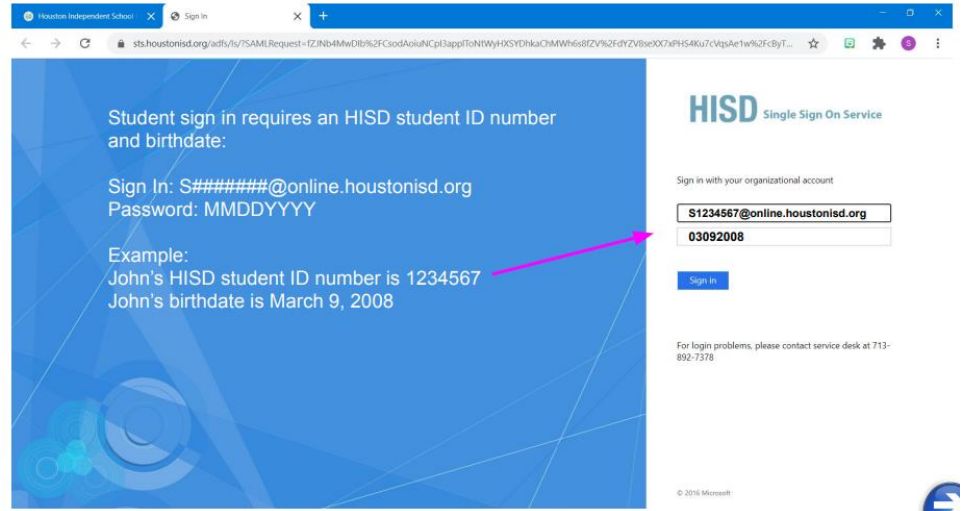

How to get to the HUB

It is recommended that a laptop or desktop computer is used to access all school work in order to enable all parts of the application.

When the page opens, scroll down to find PowerUp HUB