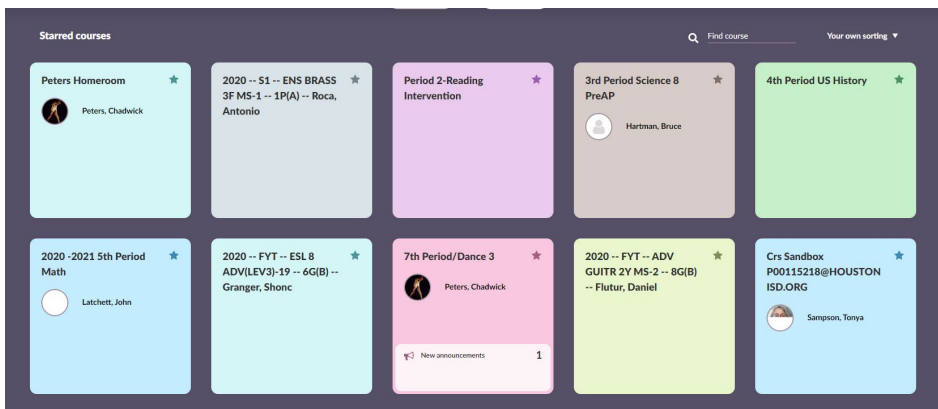

## PERFORMING & VISUAL ARTS MIDDLE SCHOOL

4. This should take you to the MPVA HUB.

5. Click on “HOME” at the top right-hand corner of the page.

6. When the homepage opens, click on “COURSES”.

7. When you click on “courses”, all your class periods will appear. These will tell you what period you have each class!