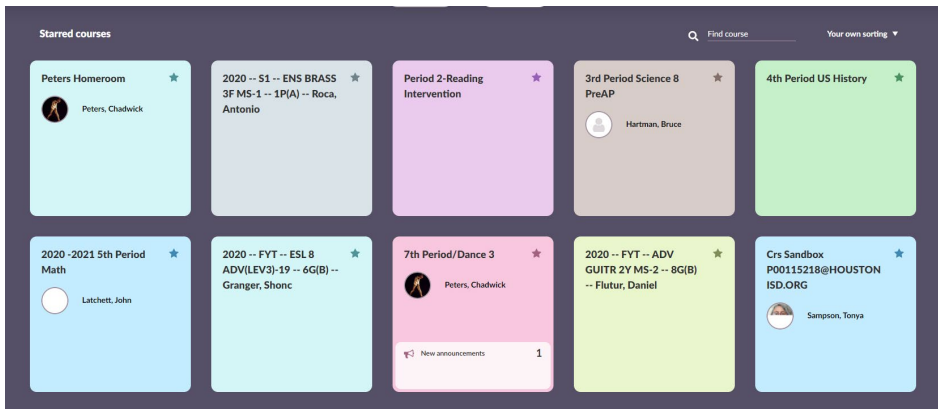

## PERFORMING & VISUAL ARTS MIDDLE SCHOOL

4. This should take you to the MPVA HUB.

5. Click on “HOME” at the top right-hand corner of the page.

6. When the homepage opens, click on “COURSES”.

7. When you click on “courses”, all your class periods will appear. These will tell you what period you have each class!