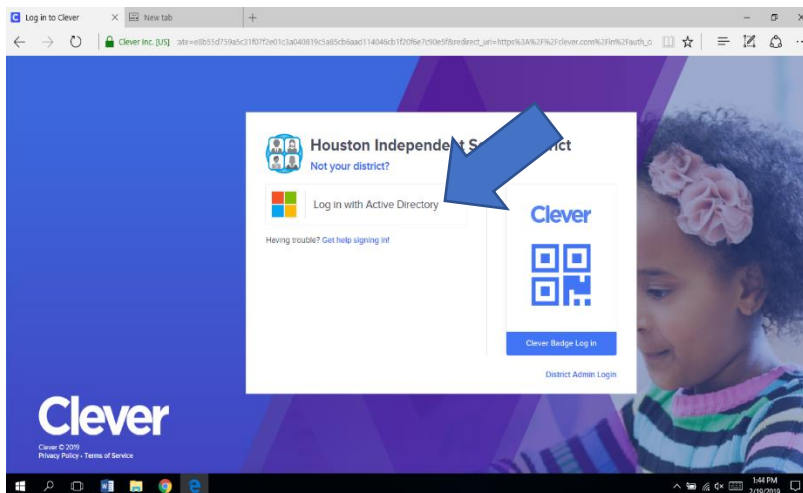

Log into HISD Clever Apps From Home

1. Google HISD Clever log in.

2. Log on to Active Directory.

3. Student log in is:

Username: student \ lowercase s plus student id # (Ex. student\s1234567)

Password: 8-Digit Student Date of Birth (Ex. 03202008)