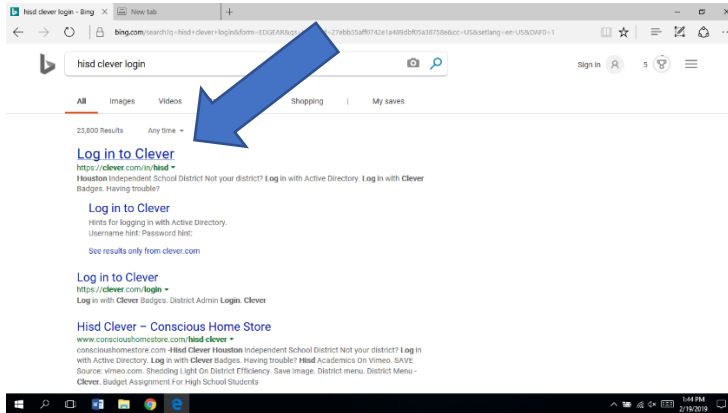

Log into HISD Clever Apps From Home

1. Google HISD Clever log in.

2. Log on to Active Directory.

3. Student log in is:

Username: student \ lowercase s plus student id # (Ex. student\s1234567)

Password: 8-Digit Student Date of Birth (Ex. 03202008)