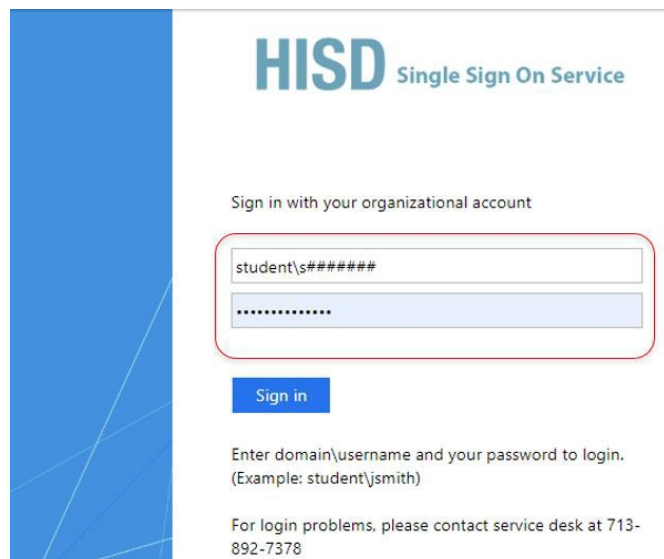

## How to Access the HUB

1. Go to [www.houstonisd.org/hub](http://www.houstonisd.org/hub)
2. Enter your login information:

**Username: student\s#####**  
(# is your child's student ID number)

\*\*Please make sure to use the backslash not the forward slash when typing the username. \*\*

or

**[S#####@online.houstonisd.org](mailto:S#####@online.houstonisd.org)**

**Password: XXXXXXXX**  
(X is your child's birth date MMDDYYYY)

**For example:**

**Username:** student\s1234567

**Password:** 01072008  
(If birthday is January 7, 2008)