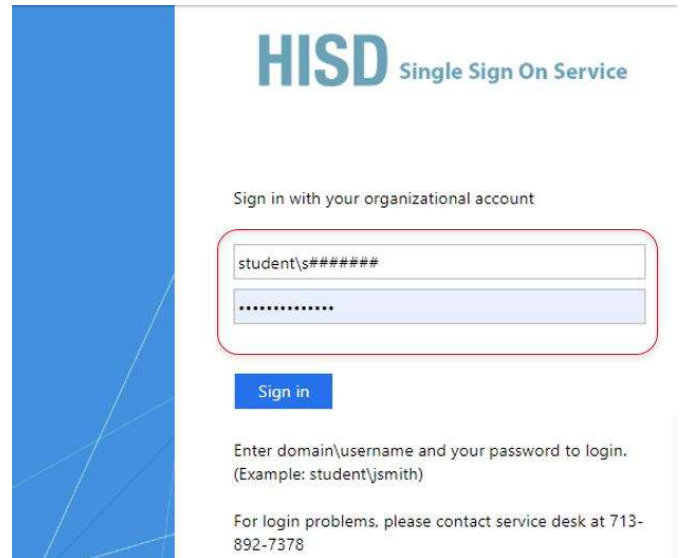

How to Access the Hub

1. Go to www.houstonisd.org/hub

2. Enter your login information:

Username: student\s#####

(# is your child's student ID number)

**Please make sure to use the backslash not the forward slash when typing the username. **

or

S#####@online.houstonisd.org

Password: XXXXXXXX

(X is your child's birth date MMDDYYYY)

For example:

Username: student\s1234567

Password: 01072008

(If birthday is January 7, 2008)

How to Access Digital Resources

1. Once you are in the HUB, click on **Digital Resources**:

2. Digital Resources will take you to the Clever page to select the resource as needed: