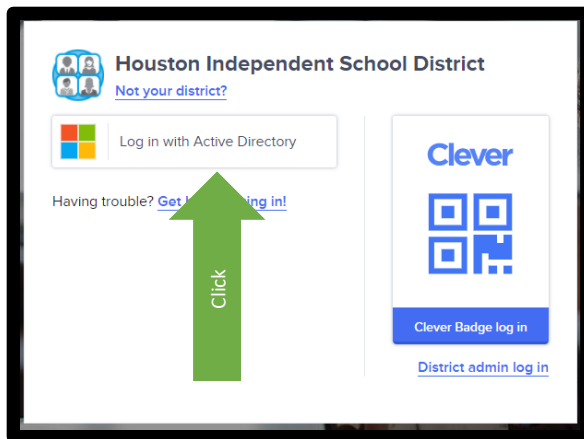

STEP 1: Open Chrome

STEP 2: Go to houstonisd.org/hub

STEP 3: Type in your username and password

Username: student\SID#; example: student\S1234567
Password: your child's birthday; mmddaaaa;
example: 05242009

STEP 4: Click on Digital Resources

STEP 5: Click on Login with Active Directory

STEP 6: Scroll Down to Language Arts to Find Imagine Language and Literacy (or Math for Imagine Math) *Your Icon maybe a different picture but it will say Imagine Language and Literacy.**