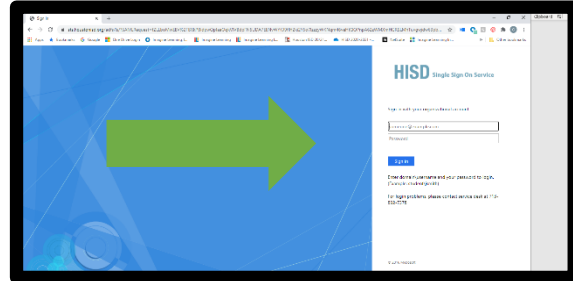

STEP 1: Open Chrome

STEP 2: Go to houstonisd.org/hub

STEP 3: Type in your username and password

Username: student\SID#; example: student\S1234567
Password: your child's birthday; mmddaaaa;
example: 05242009