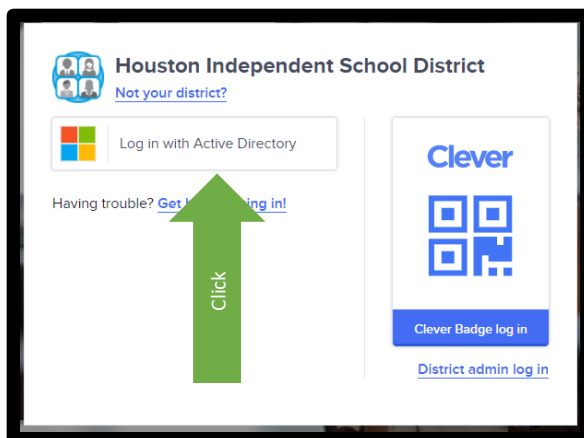

**STEP 1: Open Chrome**

**STEP 2: Go to [houstonisd.org/hub](https://houstonisd.org/hub)**

**STEP 3: Type in your username and password**

**Username: student\SID#; example: student\S1234567**  
**Password: your child's birthday; mmddaaaa;**  
**example: 05242009**

**STEP 4: Click on Digital Resources**

**STEP 5: Click on Login with Active Directory**

**STEP 6: Scroll Down to Language Arts to Find Imagine Language and Literacy (or Math for Imagine Math) \*\*\*Your Icon maybe a different picture but it will say Imagine Language and Literacy.**