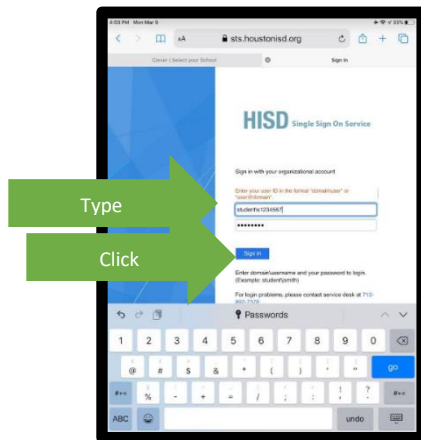

**STEP 1: Open Chrome**

**STEP 2: Go to [houstonisd.org/hub](https://houstonisd.org/hub)**

**STEP 3: Type in your username and password**

**Username: student\SID#; example: student\S1234567**  
**Password: your child's birthday; mmddaaaa;**  
**example: 05242009**

**STEP 4: Click on Digital Resources**

**STEP 5: Click on Login with Active Directory**

**STEP 6: Scroll Down to Language Arts to Find Imagine Language and Literacy (or Math for Imagine Math) \*\*\*Your Icon maybe a different picture but it will say Imagine Language and Literacy.**