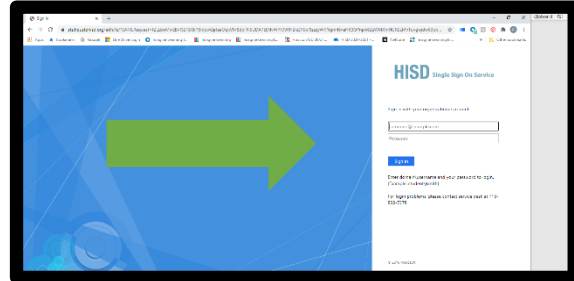

**STEP 1: Open Chrome**

**STEP 2: Go to [houstonisd.org/hub](https://houstonisd.org/hub)**

**STEP 3: Type in your username and password**

**Username: student\SID#; example: student\S1234567**  
**Password: your child's birthday; mmddaaaa;**  
**example: 05242009**