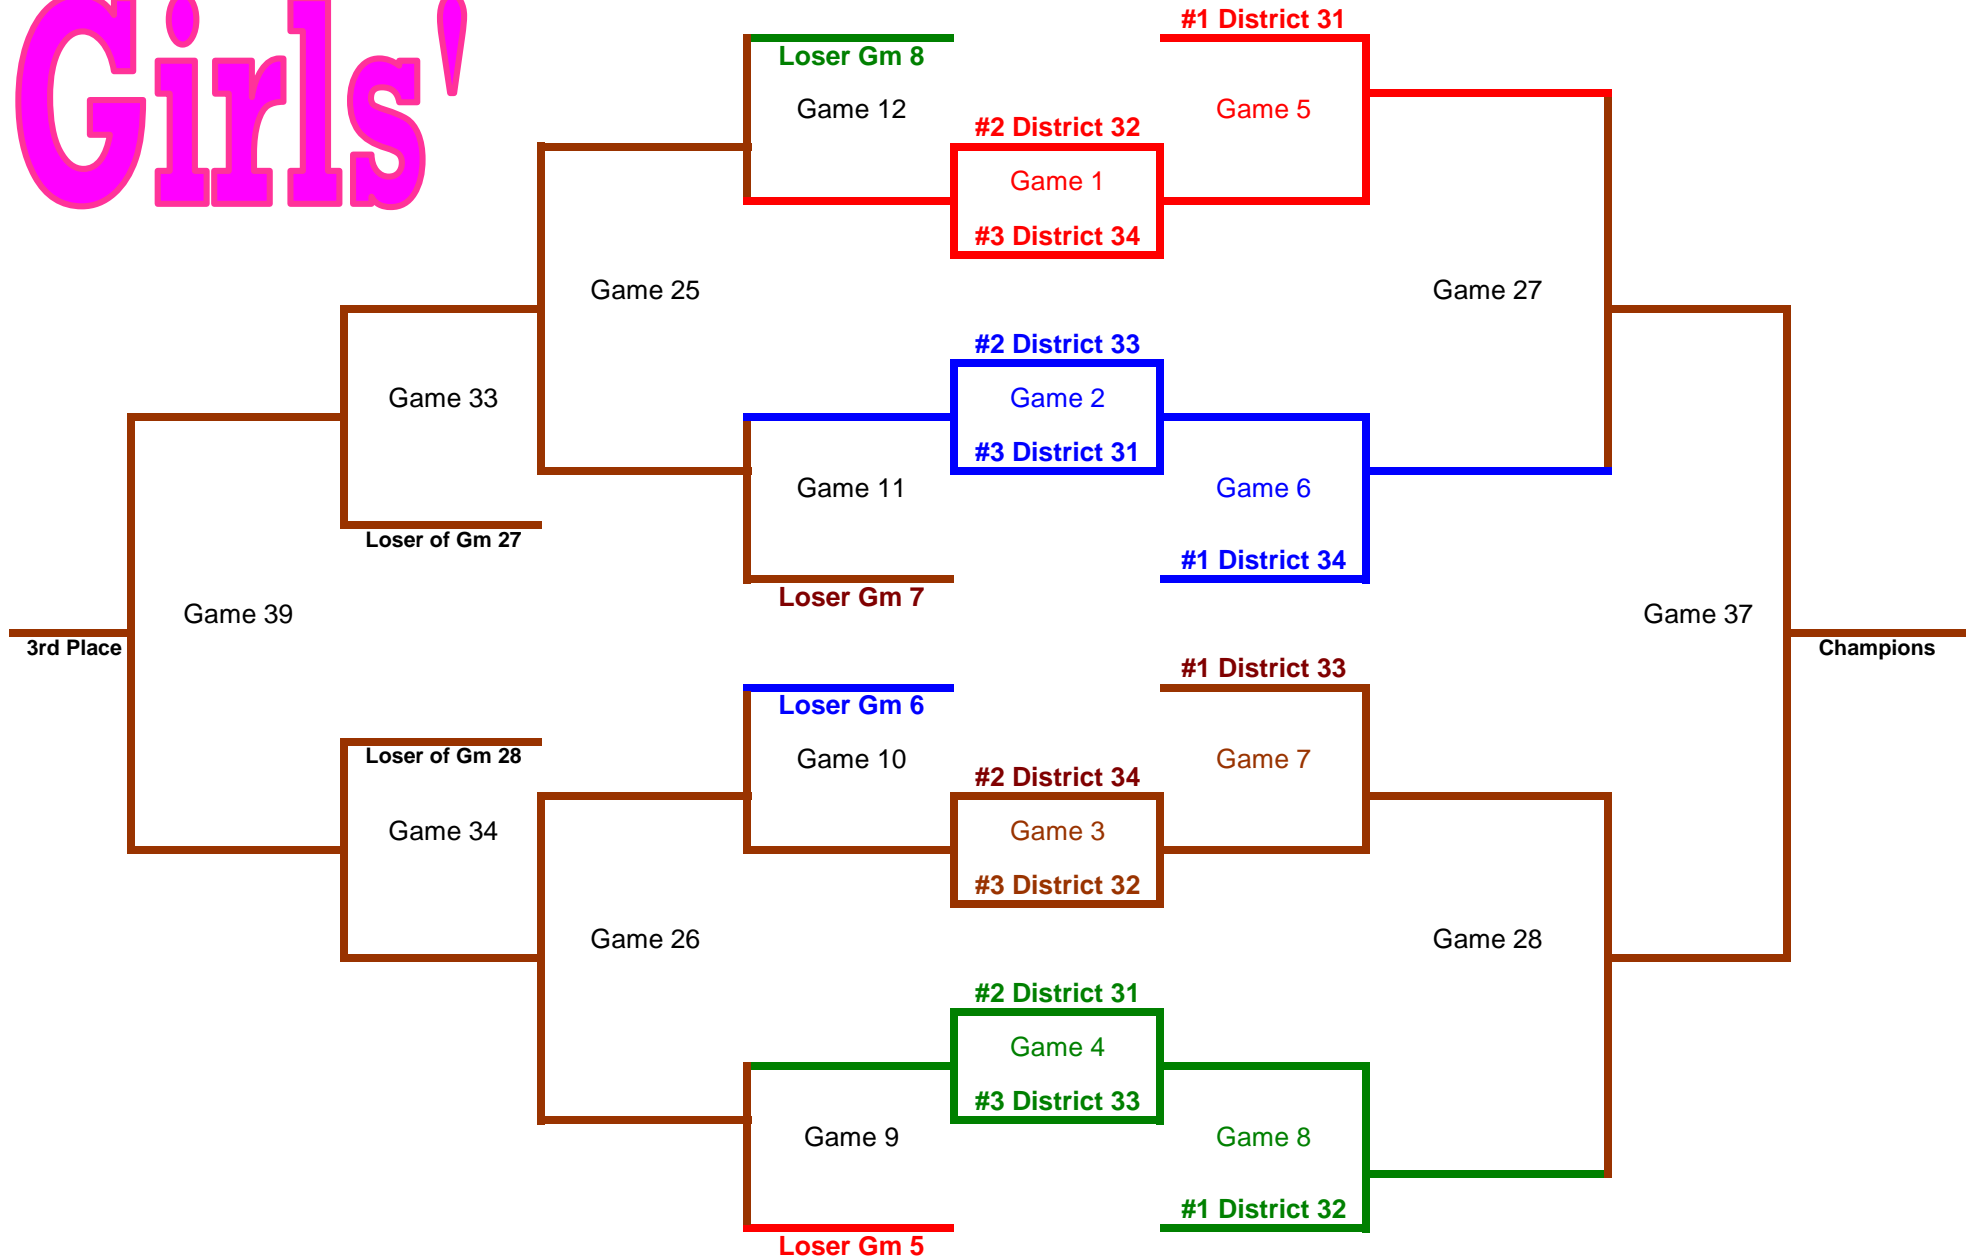

Region III - South (Houston)

Qualifying Water Polo Tournament

DAY	Game #	Time	Home Caps	vs	White Caps	
T H U R S D A Y	1	4:00 PM	#2 District 32	---	#3 District 34	girls
	2	4:00 PM	#2 District 33	---	#3 District 31	girls
	3	5:00 PM	#2 District 34	---	#3 District 32	girls
	4	5:00 PM	#2 District 31	---	#3 District 33	girls
	5	6:00 PM	#1 District 31	---	Winner Game #1	girls
	6	6:00 PM	Winner Game #2	---	#1 District 34	girls
	7	7:00 PM	#1 District 33	---	Winner Game #3	girls
	8	7:00 PM	Winner Game #4	---	#1 District 32	girls
	9	8:00 PM	Loser Game #4	---	Loser Game #5	girls
	10	8:00 PM	Loser Game #6	---	Loser Game #3	girls
	11	9:00 PM	Loser Game #2	---	Loser Game #7	girls
	12	9:00 PM	Loser Game #8	---	Loser Game #1	girls

DAY	Game #	Time	Home Caps	vs	White Caps	
F R I D A Y	13	4:00 PM	#2 District 32	---	#3 District 34	boys
	14	4:00 PM	#2 District 33	---	#3 District 31	boys
	15	5:00 PM	#2 District 34	---	#3 District 32	boys
	16	5:00 PM	#2 District 31	---	#3 District 33	boys
	17	6:00 PM	#1 District 31	---	Winner Game #13	boys
	18	6:00 PM	Winner Game #14	---	#1 District 34	boys
	19	7:00 PM	#1 District 33	---	Winner Game #15	boys
	20	7:00 PM	Winner Game #16	---	#1 District 32	boys
	21	8:00 PM	Loser Game #16	---	Loser Game #17	boys
	22	8:00 PM	Loser Game #18	---	Loser Game #15	boys
	23	9:00 PM	Loser Game #14	---	Loser Game #19	boys
	24	9:00 PM	Loser Game #20	---	Loser Game #13	boys

DAY	Game #	Time	Home Caps	vs	White Caps	
S A T U R D A Y	25	8:00 AM	Winner Game #12	---	Winner Game #11	girls
	26	8:00 AM	Winner Game #10	---	Winner Game #9	girls
	27	9:00 AM	Winner Game #5	---	Winner Game #6	girls
	28	9:00 AM	Winner Game #7	---	Winner Game #8	girls
	29	10:00 AM	Winner Game #24	---	Winner Game #23	boys
	30	10:00 AM	Winner Game #22	---	Winner Game #21	boys
	31	11:00 AM	Winner Game #17	---	Winner Game #18	boys
	32	11:00 AM	Winner Game #19	---	Winner Game #20	boys
	33	12:00 PM	Winner Game #25	---	Loser Game #27	girls
	34	1:00 PM	Loser Game #28	---	Winner Game #26	girls
	35	2:00 PM	Winner Game #29	---	Loser Game #31	boys
	36	3:00 PM	Loser Game #32	---	Winner Game #30	boys
37	4:00 PM	Winner Game #27	---	Winner Game #28	girls (1st)	
38	5:00 PM	Winner Game #31	---	Winner Game #32	boys (1st)	
39	6:00 PM	Winner Game #33	---	Winner Game #34	girls (3rd)	
40	7:00 pm'	Winner Game #35	---	Winner Game #36	boys (3rd)	

REGION III - South (Houston)

Girls'

April 10-12, 2014

@ Pearland Natatorium