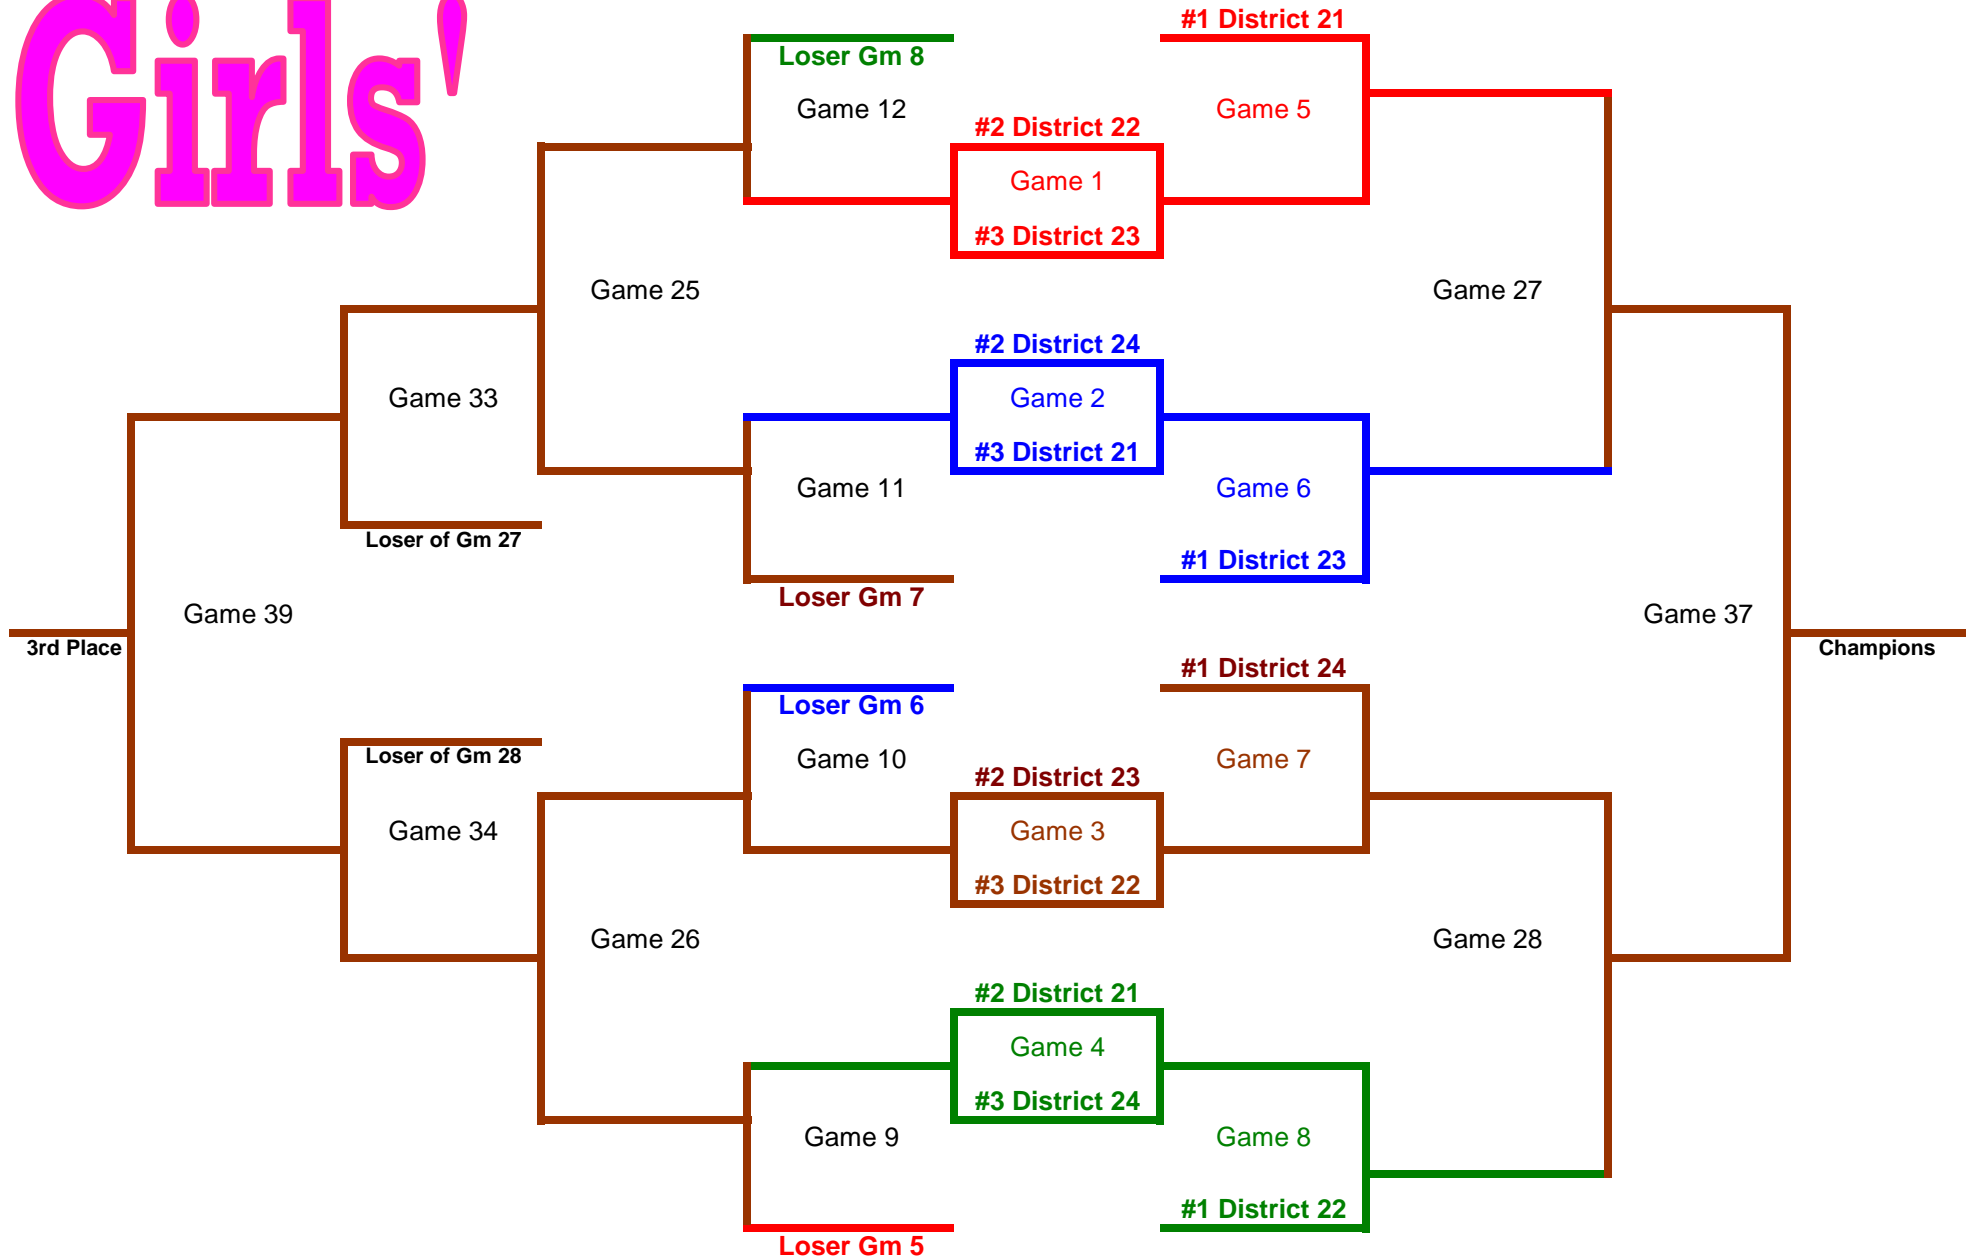

Region II - East (Houston)

Qualifying Water Polo Tournament

DAY	Game #	Time	Home Caps	vs	White Caps	
T H U R S D A Y	1	4:00 PM	#2 District 22	---	#3 District 23	girls
	2	4:00 PM	#2 District 24	---	#3 District 21	girls
	3	5:00 PM	#2 District 23	---	#3 District 22	girls
	4	5:00 PM	#2 District 21	---	#3 District 24	girls
	5	6:00 PM	#1 District 21	---	Winner Game #1	girls
	6	6:00 PM	Winner Game #2	---	#1 District 23	girls
	7	7:00 PM	#1 District 24	---	Winner Game #3	girls
	8	7:00 PM	Winner Game #4	---	#1 District 22	girls
	9	8:00 PM	Loser Game #4	---	Loser Game #5	girls
	10	8:00 PM	Loser Game #6	---	Loser Game #3	girls
	11	9:00 PM	Loser Game #2	---	Loser Game #7	girls
	12	9:00 PM	Loser Game #8	---	Loser Game #1	girls

DAY	Game #	Time	Home Caps	vs	White Caps	
F R I D A Y	13	4:00 PM	#2 District 22	---	#3 District 23	boys
	14	4:00 PM	#2 District 24	---	#3 District 21	boys
	15	5:00 PM	#2 District 23	---	#3 District 22	boys
	16	5:00 PM	#2 District 21	---	#3 District 24	boys
	17	6:00 PM	#1 District 21	---	Winner Game #13	boys
	18	6:00 PM	Winner Game #14	---	#1 District 23	boys
	19	7:00 PM	#1 District 24	---	Winner Game #15	boys
	20	7:00 PM	Winner Game #16	---	#1 District 22	boys
	21	8:00 PM	Loser Game #16	---	Loser Game #17	boys
	22	8:00 PM	Loser Game #18	---	Loser Game #15	boys
	23	9:00 PM	Loser Game #14	---	Loser Game #19	boys
	24	9:00 PM	Loser Game #20	---	Loser Game #13	boys

DAY	Game #	Time	Home Caps	vs	White Caps	
S A T U R D A Y	25	8:00 AM	Winner Game #12	---	Winner Game #11	girls
	26	8:00 AM	Winner Game #10	---	Winner Game #9	girls
	27	9:00 AM	Winner Game #5	---	Winner Game #6	girls
	28	9:00 AM	Winner Game #7	---	Winner Game #8	girls
	29	10:00 AM	Winner Game #24	---	Winner Game #23	boys
	30	10:00 AM	Winner Game #22	---	Winner Game #21	boys
	31	11:00 AM	Winner Game #17	---	Winner Game #18	boys
	32	11:00 AM	Winner Game #19	---	Winner Game #20	boys
	33	12:00 PM	Winner Game #25	---	Loser Game #27	girls
	34	1:00 PM	Loser Game #28	---	Winner Game #26	girls
	35	2:00 PM	Winner Game #29	---	Loser Game #31	boys
	36	3:00 PM	Loser Game #32	---	Winner Game #30	boys
37	4:00 PM	Winner Game #27	---	Winner Game #28	girls (1st)	
38	5:00 PM	Winner Game #31	---	Winner Game #32	boys (1st)	
39	6:00 PM	Winner Game #33	---	Winner Game #34	girls (3rd)	
40	7:00 pm'	Winner Game #35	---	Winner Game #36	boys (3rd)	

REGION II - East (Houston)

Girls!

April 24-26, 2014

@ the FLEET Center