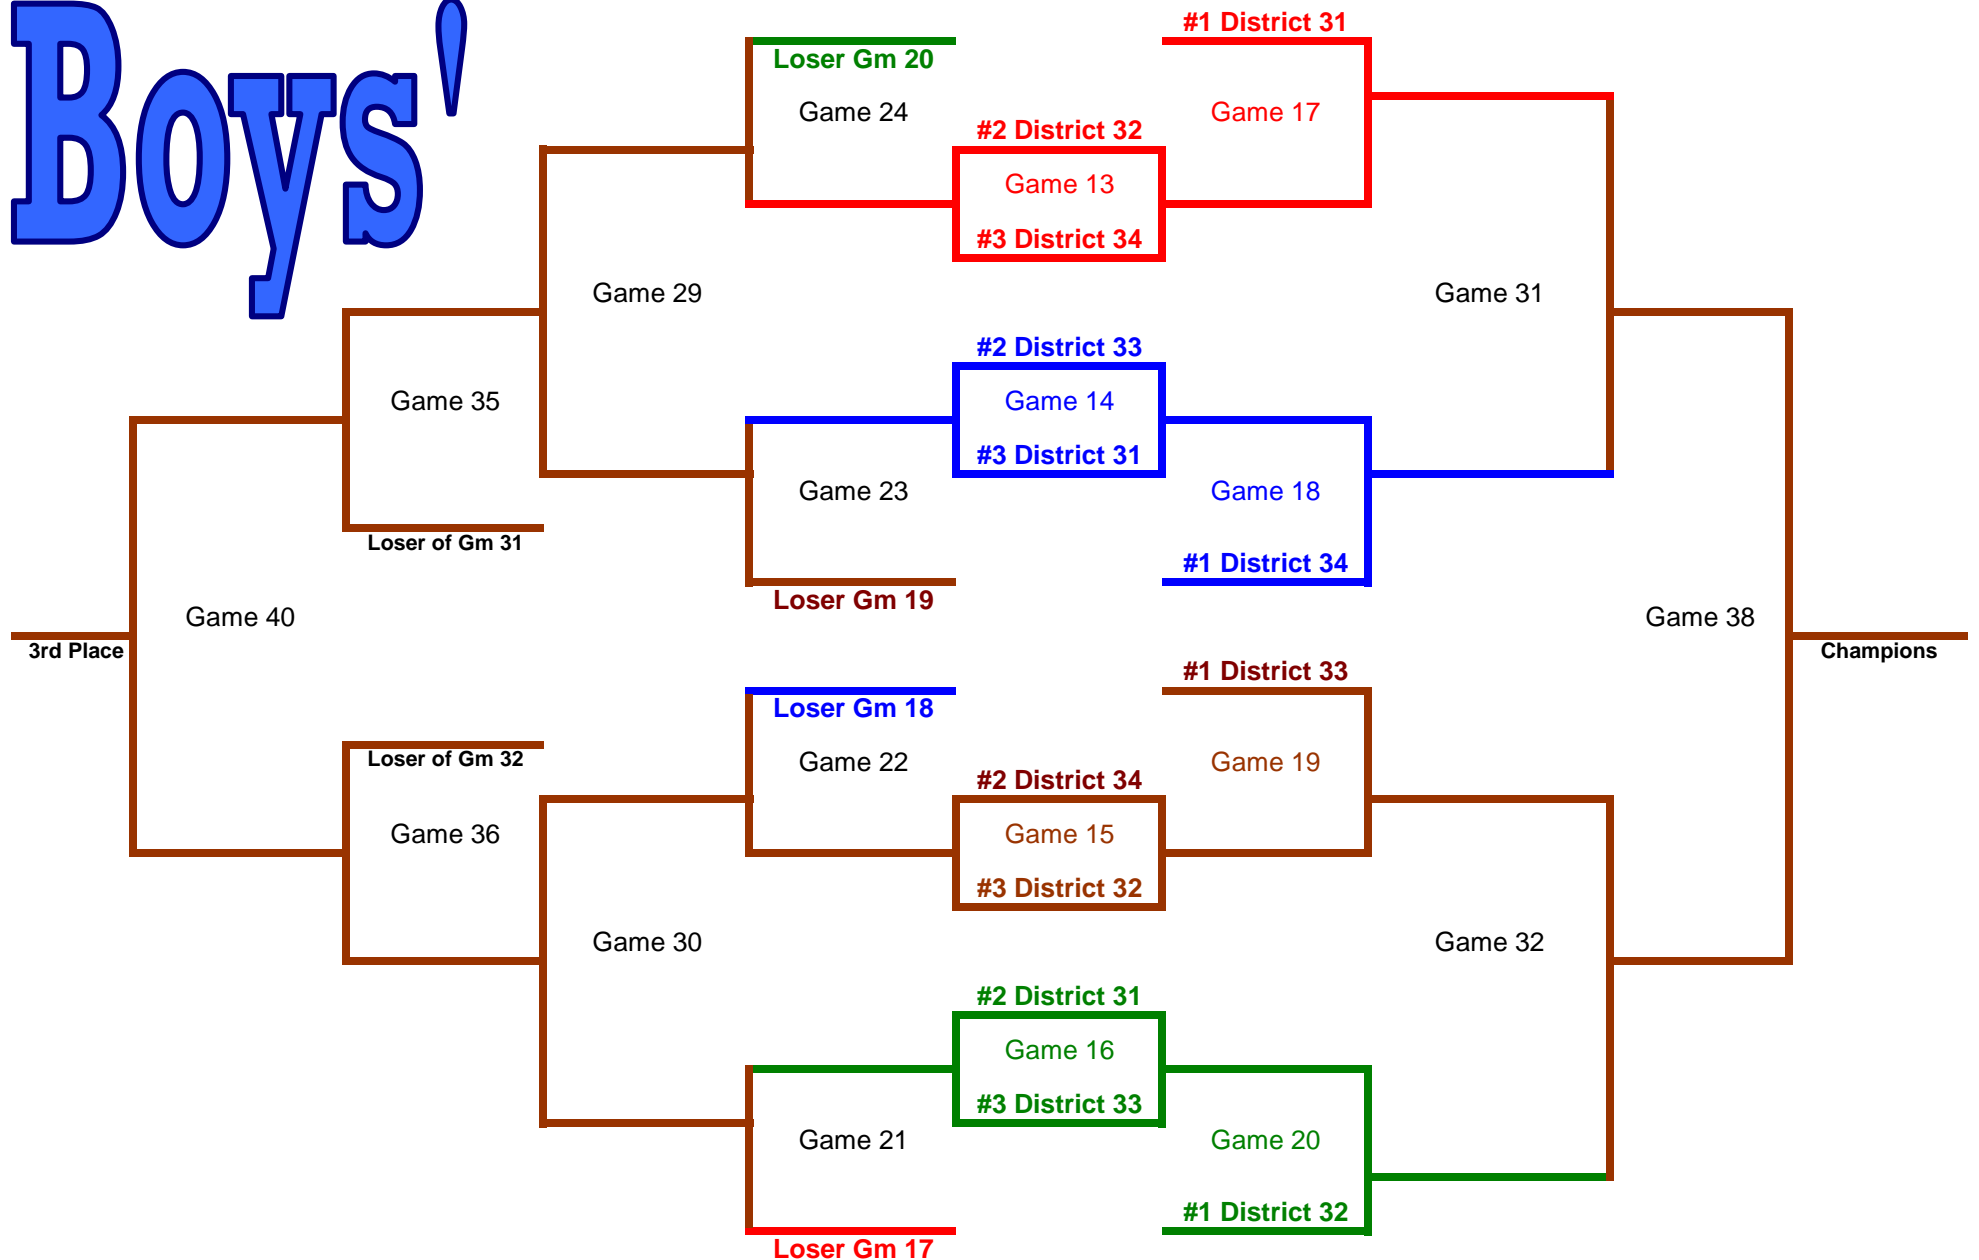

REGION III - South (Houston)

Boys!

April 10-12, 2014

@ Pearland Natatorium