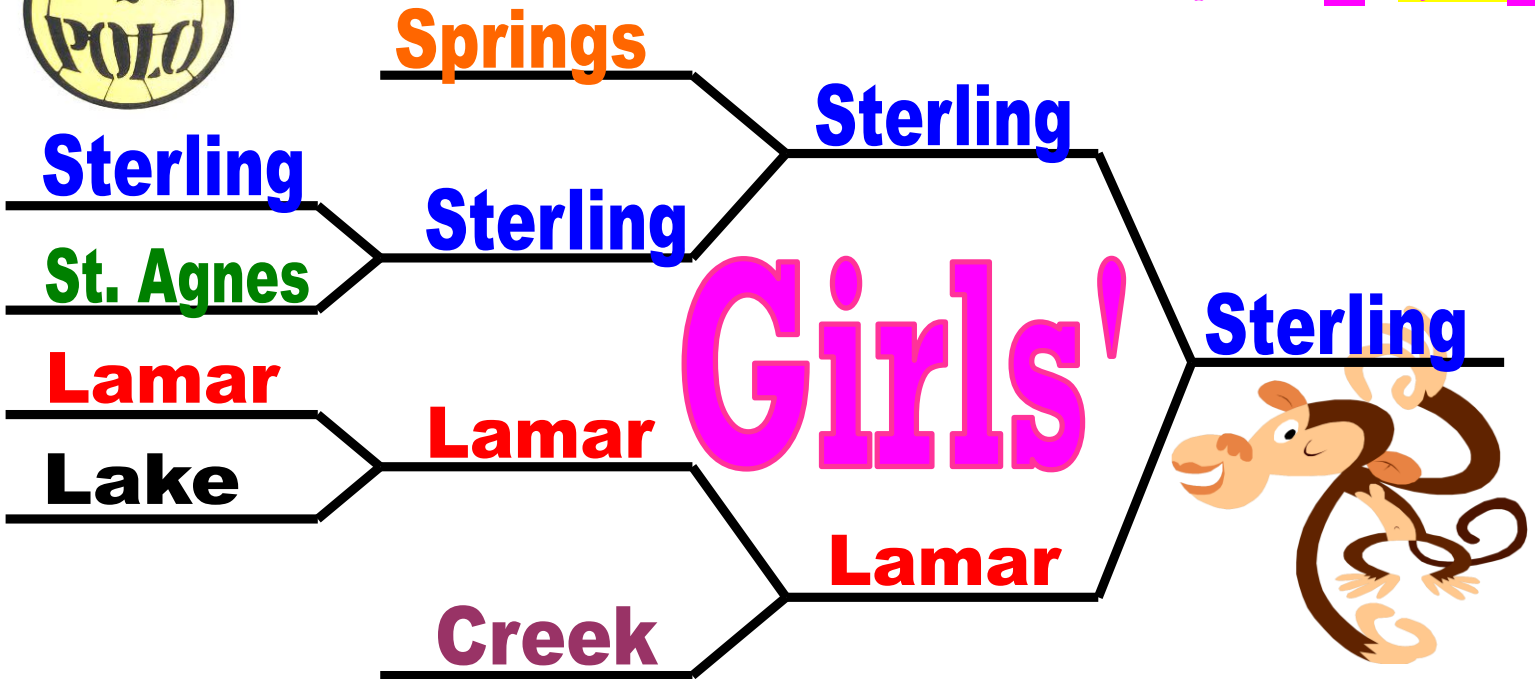

@ Alvin

1	4:00 PM	♀	LCISD	0	vs	St. Agnes	11
2	5:00 PM	♀	LCISD	1	vs	Jesuit	14
3	6:00 PM	♀	Duchesne	5	vs	St. Agnes	10
4	7:00 PM	♀	St.Thomas	5	vs	Jesuit	16
5	8:00 PM	♀	Duchesne	13	vs	LCISD	7
6	9:00 PM	♀	St.Thoma:	16	vs	LCISD	6

THURSDAY, April 3rd

@ Manvel

7	4:00 PM	♀	Manvel	4	vs	Falls	12
8	5:00 PM	♀	Manvel	9	vs	Falls	4
9	6:00 PM	♀	Sterling	15	vs	Falls	6
10	7:00 PM	♀	Sterling	7	vs	Falls	8
11	8:00 PM	♀	Sterling	11	vs	Manvel	4
12	9:00 PM	♀	Sterling	15	vs	Manvel	9

THURSDAY, April 3rd

@ Pearland (East Pool)

13	4:00 PM	♀	Stratford	9	vs	Dawson	11
14	5:00 PM	♀	Lamar	6	vs	Dawson	4
16	6:00 PM	♀	Lamar	8	vs	Stratford	5
17	7:00 PM	♀	Lamar	8	vs	Stratford	4
19	8:00 PM	♀	Lamar	13	vs	Dawson	8

@ Pearland (West Pool)

15	5:00 PM	♂	Stratford	14	vs	Jesuit "C"	5
18	7:00 PM	♂	Dawson	10	vs	Jesuit "C"	3

FRIDAY, April 4th

@ Alvin

20	4:00 PM	♀	Alvin	3	vs	Springs	8
21	5:00 PM	♀	Alvin	8	vs	Springs	3
22	6:00 PM	♀	Angleton	1	vs	Springs	11
23	7:00 PM	♀	Angleton	6	vs	Springs	13
24	8:00 PM	♀	Angleton	2	vs	Alvin	1
25	9:00 PM	♀	Angleton	6	vs	Alvin	12

FRIDAY, April 4th

@ Manvel

26	4:00 PM	♀	Lake	18	vs	Ridge	3
27	5:00 PM	♀	Lake	5	vs	Ridge	0
28	6:00 PM	♀	St.Ag "B"	13	vs	Ridge	4
29	7:00 PM	♀	Jesuit "B"	5	vs	Ridge	0
30	8:00 PM	♀	St.Ag "B"	1	vs	Lake	10
31	9:00 PM	♀	Jesuit "B"	3	vs	Lake	10

FRIDAY, April 4th
@ Pearland (East Pool)

32	5:00 PM	♀	Pearland	1	vs	Cy-Fair	15
33	6:00 PM	♀	Pearland	7	vs	B'wood	11
35	7:00 PM	♀	Pearland	4	vs	Creek	11
36	8:00 PM	♀	B'wood	3	vs	Creek	12
38	9:00 PM	♀	Cy-Fair	8	vs	Creek	15

@ Pearland (West Pool)

34	6:00 PM	♂	Creek	15	vs	Cy-Fair	5
37	8:00 PM	♂	Pearland	7	vs	Cy-Fair	8

April 3-5, 2014